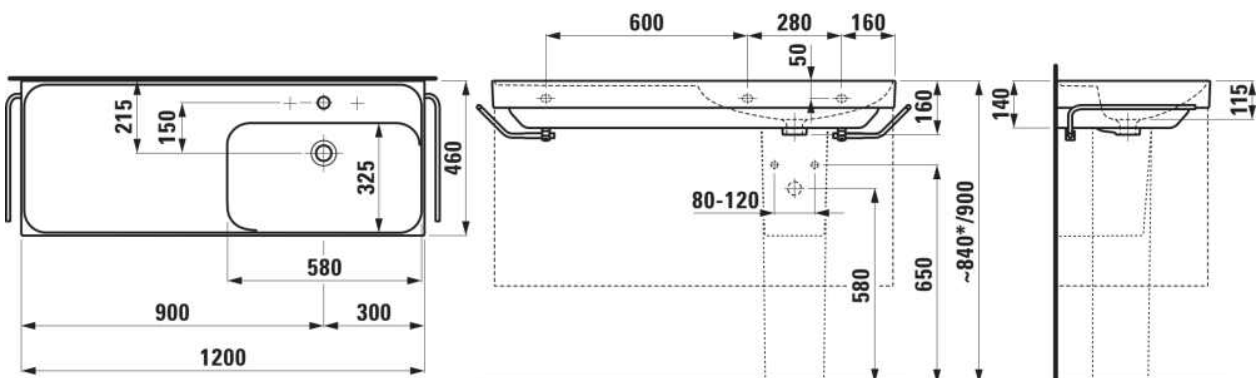

**MEDA**

**Washbasin, shelf left**

**DIMENSIONS**

Length	1200 mm
Width	460 mm
Height	80 mm

**COLOURS AND FINISHES**

□ 000 White

**#option**

108 - three tap holes

Asymmetrical

Bowl position : Right

Commodity Code/Import Code Number for Foreign Trad : 69101000

Installation type : Vanity, Wall-hung

Integrated shelf

Material : Ceramics

Net weight (kg) : 32.1

Shape : Rectangular

Shelf position : Left

**TECHNICAL DRAWINGS**

COMPATIBLE WITH

3-hole basin mixer,  
projection 110 mm, fixed  
spout, with pop-up waste

**HF506611100000**