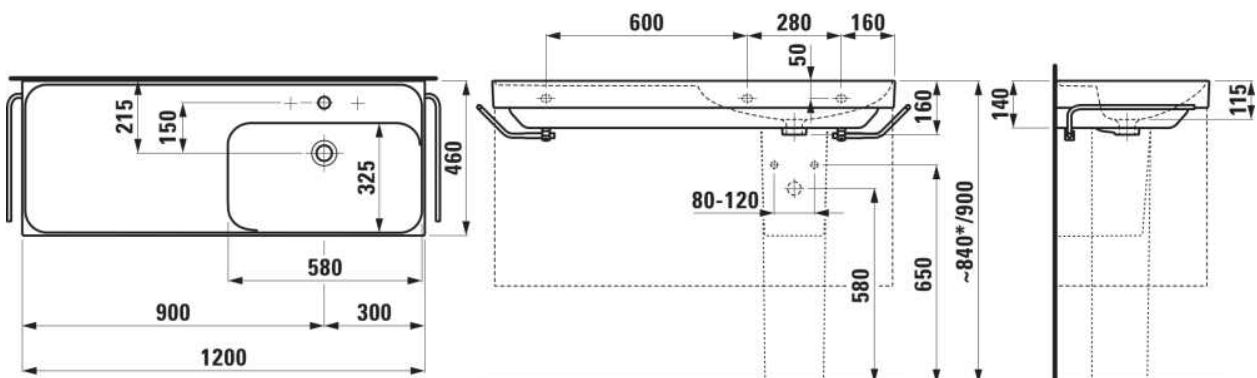

**MEDA**

**Washbasin, shelf left**

**DIMENSIONS**

Length	1200 mm
Width	460 mm
Height	80 mm

**COLOURS AND FINISHES**

□ 000 White

**#option**

109 - without tap hole

Asymmetrical

Bowl position : Right

Commodity Code/Import Code Number for Foreign Trad : 69101000

Installation type : Vanity, Wall-hung

Integrated shelf

Material : Ceramics

Net weight (kg) : 32.1

Shape : Rectangular

Shelf position : Left

Taphole configuration : No tapholes

**TECHNICAL DRAWINGS**

COMPATIBLE WITH

Wall-mounted mixer for  
Simibox 2-Point,  
projection 150 mm, fixed  
spout

**HF50662**2100000