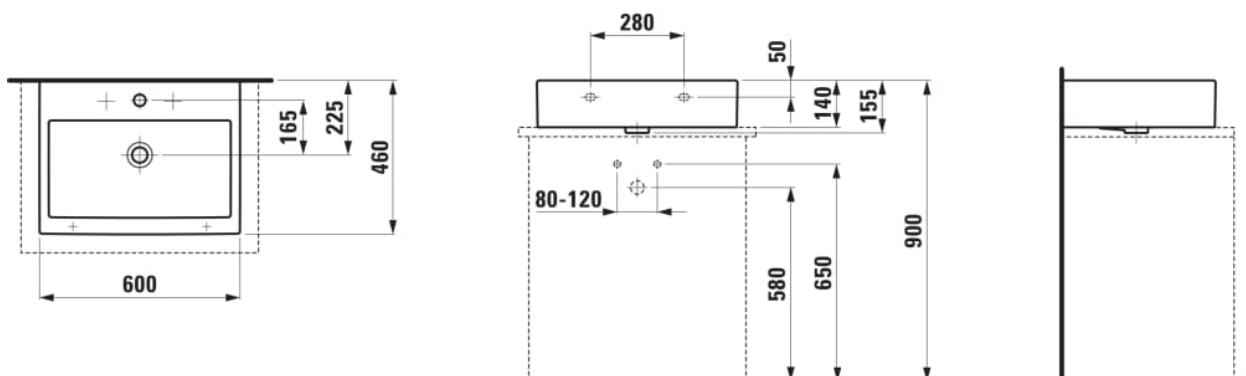

## Washbasin, undersurface ground

DIMENSIONS

Length	600 mm
Width	460 mm
Height	155 mm

COLOURS AND FINISHES

000 White

#option

104 - one tap hole, centre

#mountingAccessoriesExcluded\_text

Mounting set M10 x 140 mm, order no. 89988.2

Bowl length (mm) : 550

Bowl position : Central

Bowl width (mm) : 295

Commodity Code/Import Code Number for Foreign Trad : 69101000

Installation type : Bowl / On countertop,  
Wall-hung

Internal Shape : Square

Material : Ceramics

Net weight (kg) : 19

Number of fixing points : 2

Overflow type : Standard

Shape : Rectangular

Taphole configuration : 1 taphole in the middle

Undersurface ground

TECHNICAL DRAWINGS

COMPATIBLE WITH

Countertop 800, with centre cut-out, 65 mm thick, incl. 2 installation brackets

**H404651112...1**

Countertop 1000, with centre cut-out, 65 mm thick, incl. 2 installation brackets