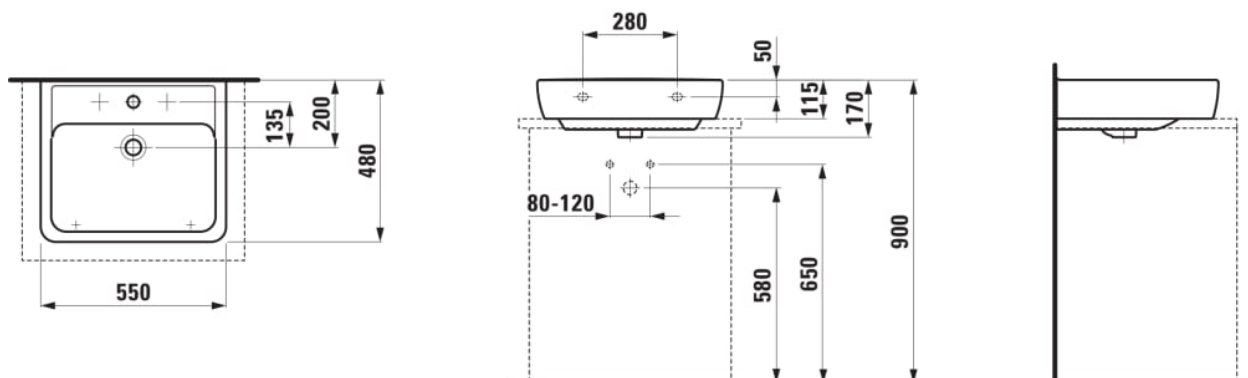

PRO

Washbasin, undersurface ground

DIMENSIONS

Length	550 mm
Width	480 mm
Height	115 mm

COLOURS AND FINISHES

□ 000 White

#option

104 - one tap hole, centre

#mountingAccessoriesExcluded_text

Mounting set M10 x 140 mm, order no. 89988.2

Bowl length (mm) : 490

Bowl position : Central

Bowl width (mm) : 320

Commodity Code/Import Code Number for Foreign Trad : 69101000

Glazed base

Installation type : Bowl / On countertop, Wall-hung

Internal Shape : Square

Material : Ceramics

Net weight (kg) : 15.5

Number of fixing points : 2

Overflow type : Standard

Shape : Rectangular

Taphole configuration : 1 taphole in the middle

Undersurface ground

TECHNICAL DRAWINGS

COMPATIBLE WITH

Countertop 800, with centre cut-out, 65 mm thick, incl. 2 installation brackets

H404651112...1

Countertop 1000, with centre cut-out, 65 mm thick, incl. 2 installation brackets