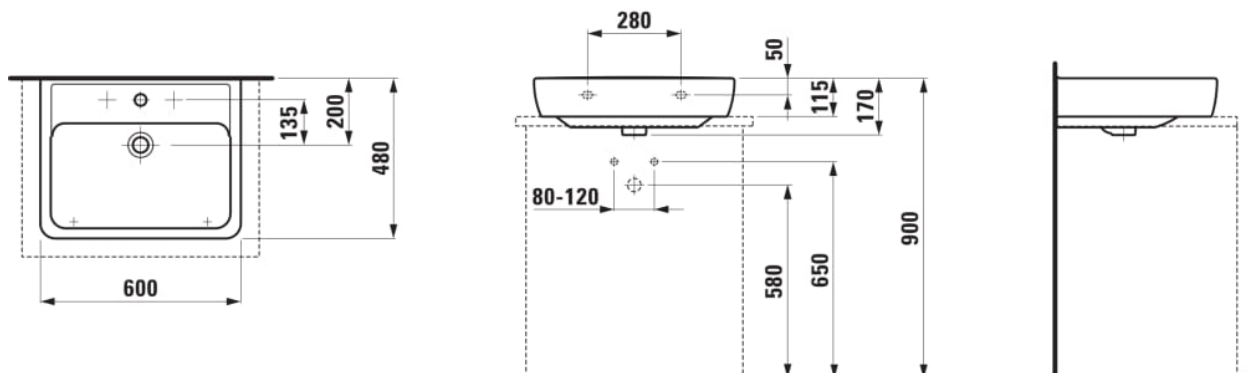

PRO

Washbasin, undersurface ground

DIMENSIONS

Length	600 mm
Width	480 mm
Height	115 mm

COLOURS AND FINISHES

000 White

#option

104 - one tap hole, centre

#mountingAccessoriesExcluded_text

Mounting set M10 x 140 mm, order no. 89988.2

Bowl length (mm) : 540

Bowl position : Central

Bowl width (mm) : 320

Commodity Code/Import Code Number for Foreign Trad : 69101000

Glazed base

Installation type : Bowl / On countertop,
Wall-hung

Internal Shape : Square

Material : Ceramics

Net weight (kg) : 17.5

Number of fixing points : 2

Overflow type : Standard

Shape : Rectangular

Taphole configuration : 1 taphole in the middle

Undersurface ground

TECHNICAL DRAWINGS

COMPATIBLE WITH

Countertop 800, with centre cut-out, 65 mm thick, incl. 2 installation brackets

H404651112...1

Countertop 1000, with centre cut-out, 65 mm thick, incl. 2 installation brackets