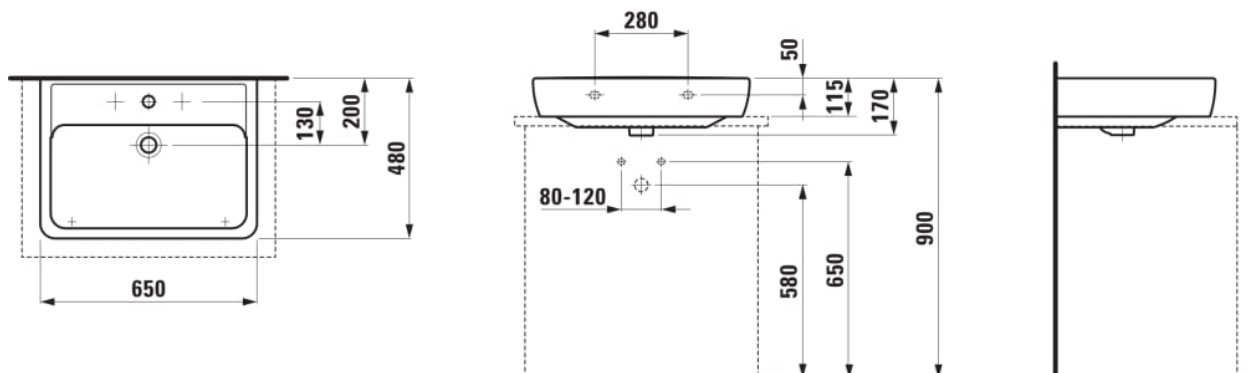

## Washbasin, undersurface ground

**DIMENSIONS**

Length	650 mm
Width	480 mm
Height	115 mm

**COLOURS AND FINISHES**

□ 000 White

**#option**

104 - one tap hole, centre

#mountingAccessoriesExcluded\_text

Mounting set M10 x 140 mm, order no. 89988.2

Bowl length (mm) : 590

Bowl position : Central

Bowl width (mm) : 320

Commodity Code/Import Code Number for Foreign Trad : 69101000

Glazed base

Installation type : Bowl / On countertop, Wall-hung

Internal Shape : Square

Material : Ceramics

Net weight (kg) : 18.5

Number of fixing points : 2

Overflow type : Standard

Shape : Rectangular

Tap hole configuration : 1 tap hole in the middle

Undersurface ground

**TECHNICAL DRAWINGS**

COMPATIBLE WITH

Countertop 800, with centre cut-out, 65 mm thick, incl. 2 installation brackets

**H404651112...1**

Countertop 1000, with centre cut-out, 65 mm thick, incl. 2 installation brackets