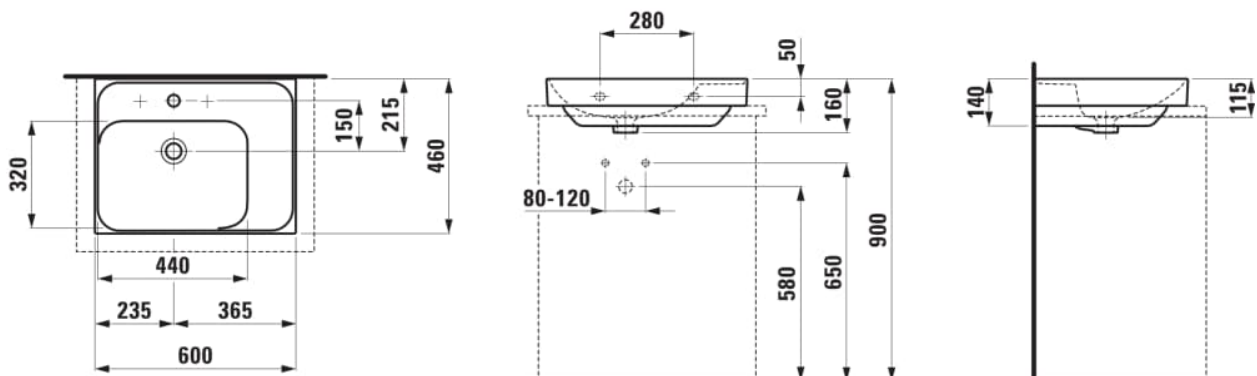

MEDA

Washbasin, undersurface ground, shelf right

DIMENSIONS

Length	600 mm
Width	460 mm
Height	160 mm

COLOURS AND FINISHES

000 White

#option

104 - one tap hole, centre

Asymmetrical

Bowl position : Left

Installation type : Bowl / On countertop,
Wall-hung

Integrated shelf

Material : Ceramics

Net weight (kg) : 16

Shape : Rectangular

Shelf position : Right

Taphole configuration : 1 taphole in the
middle

Undersurface ground

TECHNICAL DRAWINGS

COMPATIBLE WITH

Basin mixer, projection 110 mm, fixed spout, with pop-up waste

HF506603100000

MEDA

Versatile and timeless. The MEDA collection effortlessly complements any setting, from rental apartment to hotel suite, while reflecting the proven virtues of Swiss design; clarity, functionality and attention to detail. A style emblematic of Swiss designer Peter Wirz and his design firm Vetica.