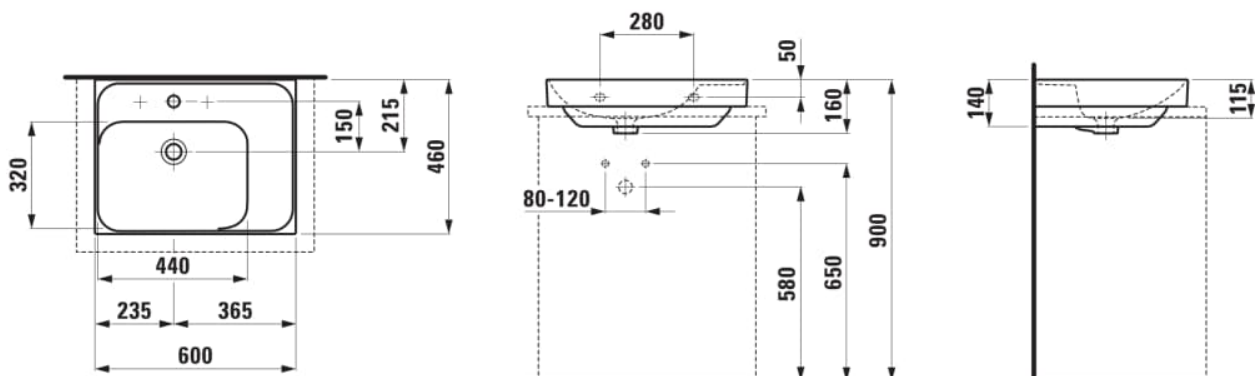

MEDA

Washbasin, undersurface ground, shelf right

DIMENSIONS

Length	600 mm
Width	460 mm
Height	160 mm

COLOURS AND FINISHES

000 White

#option

108 - three tap holes

Asymmetrical

Bowl position : Left

Commodity Code/Import Code Number for Foreign Trad : 69101000

Installation type : Bowl / On countertop, Wall-hung

Integrated shelf

Material : Ceramics

Net weight (kg) : 16

Shape : Rectangular

Shelf position : Right

Undersurface ground

TECHNICAL DRAWINGS

COMPATIBLE WITH

3-hole basin mixer,
projection 110 mm, fixed
spout, with pop-up waste

HF506611100000

MEDA

Versatile and timeless. The MEDA collection effortlessly complements any setting, from rental apartment to hotel suite, while reflecting the proven virtues of Swiss design; clarity, functionality and attention to detail. A style emblematic of Swiss designer Peter Wirz and his design firm Vetica.