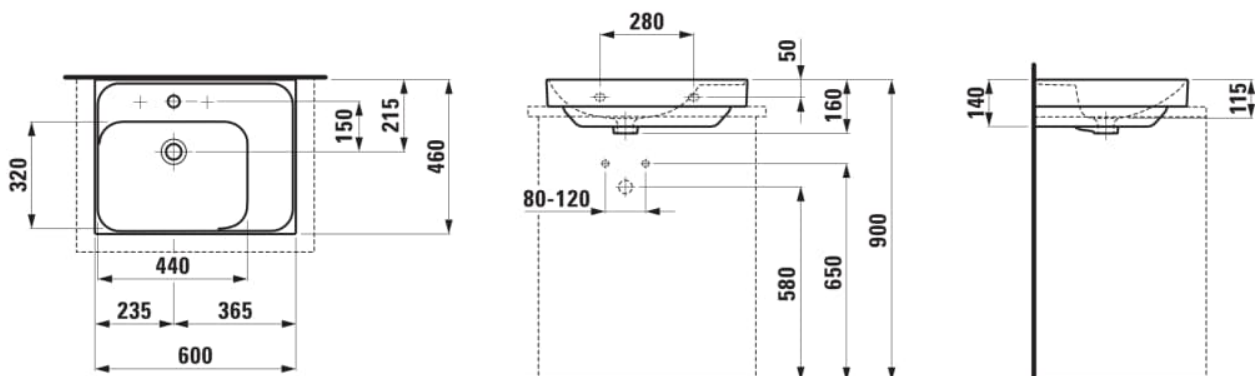

#### DIMENSIONS

Length	600 mm
Width	460 mm
Height	160 mm

#### #option

109 - without tap hole

Asymmetrical

Bowl position : Left

Commodity Code/Import Code Number for Foreign Trad : 69101000

Installation type : Bowl / On countertop, Wall-hung

Integrated shelf

Material : Ceramics

Net weight (kg) : 16

Shape : Rectangular

Shelf position : Right

Taphole configuration : No tapholes

Undersurface ground

#### TECHNICAL DRAWINGS

COMPATIBLE WITH

Wall-mounted mixer for  
Simibox 2-Point,  
projection 150 mm, fixed  
spout

**HF50662**2100000