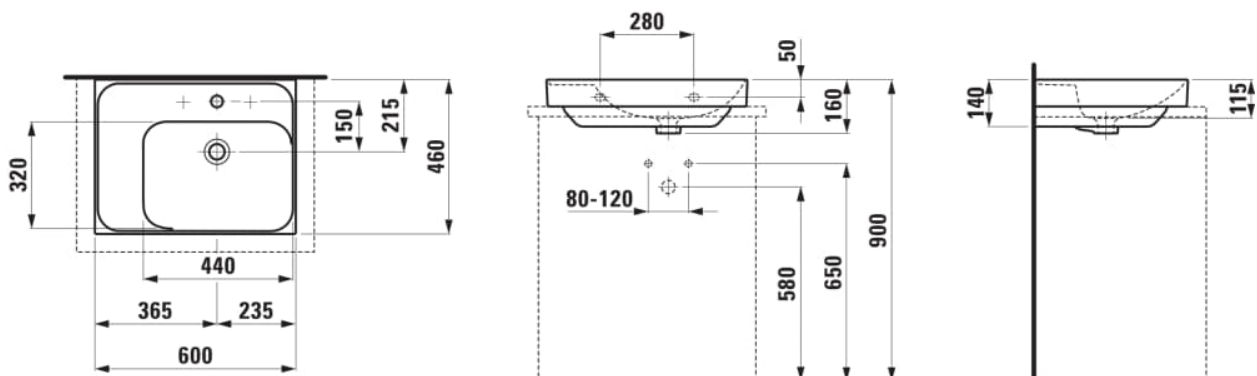

#### DIMENSIONS

Length	600 mm
Width	460 mm
Height	160 mm

#### #option

104 - one tap hole, centre

Asymmetrical

Bowl position : Right

Commodity Code/Import Code Number for Foreign Trad : 69101000

Installation type : Bowl / On countertop, Wall-hung

Integrated shelf

Material : Ceramics

Net weight (kg) : 16

Shape : Rectangular

Shelf position : Left

Taphole configuration : 1 taphole in the middle

Undersurface ground

#### TECHNICAL DRAWINGS

COMPATIBLE WITH

Basin mixer, projection 110 mm, fixed spout, with pop-up waste

**HF50660**3100000