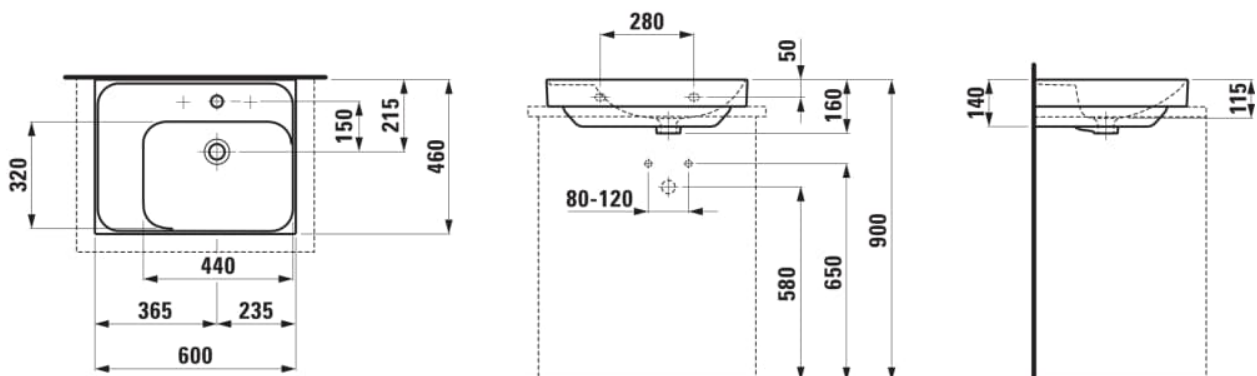

MEDA

Washbasin, undersurface ground, shelf left

DIMENSIONS

Length	600 mm
Width	460 mm
Height	160 mm

COLOURS AND FINISHES

□ 000 White

#option

108 - three tap holes

Asymmetrical

Bowl position : Right

Commodity Code/Import Code Number for Foreign Trad : 69101000

Installation type : Bowl / On countertop, Wall-hung

Integrated shelf

Material : Ceramics

Net weight (kg) : 16

Shape : Rectangular

Shelf position : Left

Undersurface ground

TECHNICAL DRAWINGS

COMPATIBLE WITH

3-hole basin mixer,
projection 110 mm, fixed
spout, with pop-up waste

HF506611100000

MEDA