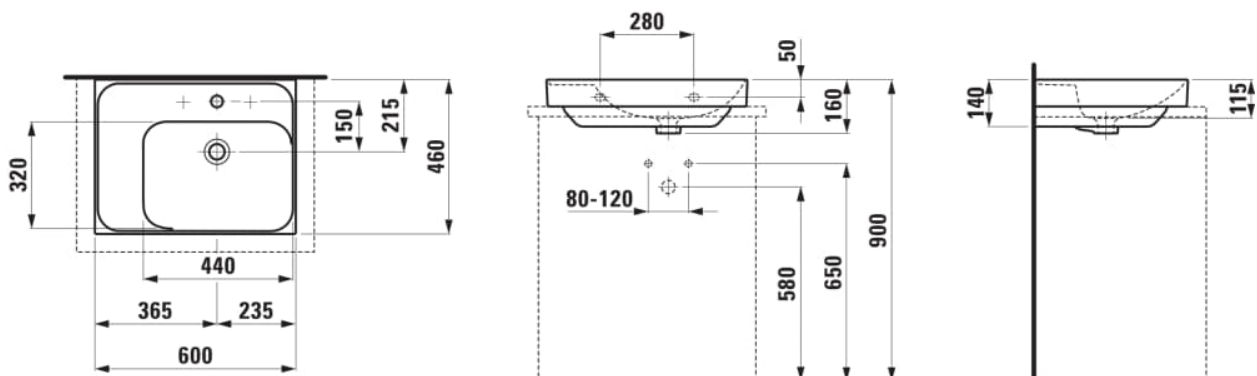

MEDA

Washbasin, undersurface ground, shelf left

DIMENSIONS

Length	600 mm
Width	460 mm
Height	160 mm

COLOURS AND FINISHES

□ 000 White

#option

109 - without tap hole

Asymmetrical

Bowl position : Right

Commodity Code/Import Code Number for Foreign Trad : 69101000

Installation type : Bowl / On countertop, Wall-hung

Integrated shelf

Material : Ceramics

Net weight (kg) : 16

Shape : Rectangular

Shelf position : Left

Taphole configuration : No tapholes

Undersurface ground

TECHNICAL DRAWINGS

COMPATIBLE WITH

Wall-mounted mixer for
Simibox 2-Point,
projection 150 mm, fixed
spout

HF506622100000