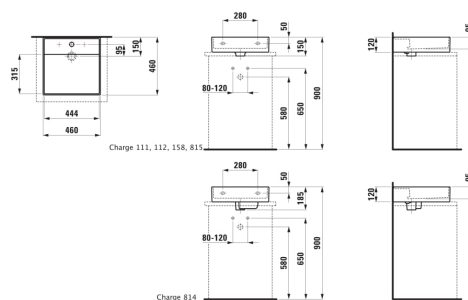

TECHNICAL DRAWINGS