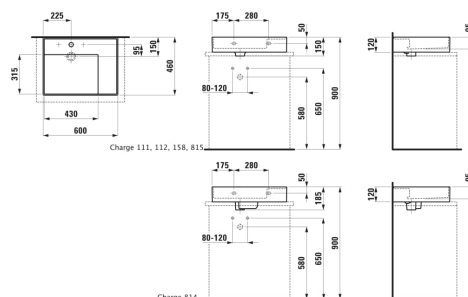

KARTELL LAUFEN

Washbasin, shelf right, with concealed outlet, undersurface ground

DIMENSIONS

Length	600 mm
Width	460 mm
Height	120 mm

COLOURS AND FINISHES

000 White

#option

111 - one tap hole, without overflow

Asymmetrical

Basin capacity (l) : 0

Bowl depth (mm) : 95

Bowl length (mm) : 430

Bowl position : Left

Bowl width (mm) : 315

Commodity Code/Import Code Number for Foreign Trad : 69109000

Installation type : Bowl / On countertop, Wall-hung

Integrated shelf

Internal Shape : Rectangular

Material : Saphirkeramik

Net weight (kg) : 16

Number of fixing points : 2

Shape : Rectangular

Shelf position : Right

Taphole configuration : 1 taphole in the middle

Undersurface ground

TECHNICAL DRAWINGS

COMPATIBLE WITH

Countertop 800, with center cut-out, 80 mm thick, incl. 2 mounting brackets

H419101151...1

Countertop 800, with center cut-out, 80 mm thick, with tap cut-out, incl. 2 mounting brackets