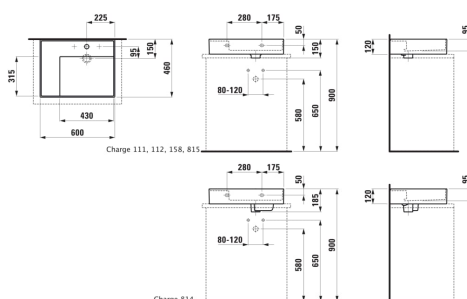

KARTELL LAUFEN

Washbasin, shelf left, with concealed outlet, undersurface ground

DIMENSIONS

Length	600 mm
Width	460 mm
Height	120 mm

COLOURS AND FINISHES

000 White

#option

111 - one tap hole, without overflow

Asymmetrical
 Basin capacity (l) : 0
 Bowl depth (mm) : 95
 Bowl length (mm) : 430
 Bowl position : Right
 Bowl width (mm) : 315

Commodity Code/Import Code Number for Foreign Trad : 69109000
 Installation type : Bowl / On countertop, Wall-hung
 Integrated shelf
 Internal Shape : Rectangular
 Material : Saphirkeramik
 Net weight (kg) : 16

Number of fixing points : 2
 Shape : Rectangular
 Shelf position : Left
 Taphole configuration : 1 taphole in the middle
 Undersurface ground
 Waste : Included

TECHNICAL DRAWINGS

COMPATIBLE WITH

Countertop 800, with center cut-out, 80 mm thick, incl. 2 mounting brackets