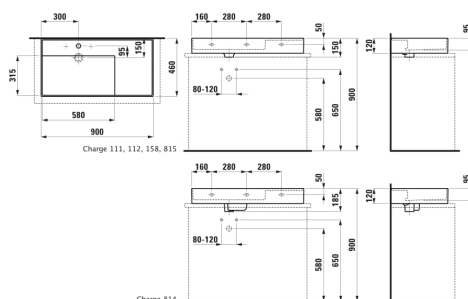

KARTELL LAUFEN

Washbasin, shelf right, with concealed outlet, undersurface ground

DIMENSIONS

Length	900 mm
Width	460 mm
Height	120 mm

COLOURS AND FINISHES

000 White

#option

111 - one tap hole, without overflow

Asymmetrical

Basin capacity (l) : 0

Bowl depth (mm) : 95

Bowl length (mm) : 580

Bowl position : Left

Bowl width (mm) : 315

Commodity Code/Import Code Number for Foreign Trad : 69109000

Installation type : Bowl / On countertop, Wall-hung

Integrated shelf

Internal Shape : Rectangular

Material : Saphirkeramik

Net weight (kg) : 20.4

Number of fixing points : 3

Shape : Rectangular

Shelf position : Right

Taphole configuration : 1 taphole in the middle

Undersurface ground

Waste : Included

TECHNICAL DRAWINGS

COMPATIBLE WITH

Countertop 1200, with center cut-out, 80 mm thick, incl. 2 mounting brackets

H419121151...1

Countertop 1200, with cut-out left, 80 mm thick, incl. 2 mounting brackets