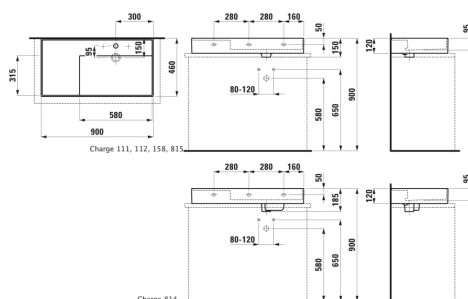

KARTELL LAUFEN

Washbasin, shelf left, with concealed outlet, undersurface ground

DIMENSIONS

| | |
|--------|--------|
| Length | 900 mm |
| Width | 460 mm |
| Height | 120 mm |

COLOURS AND FINISHES

000 White

#option

111 - one tap hole, without overflow

Asymmetrical
 Basin capacity (l) : 0
 Bowl depth (mm) : 95
 Bowl length (mm) : 580
 Bowl position : Right
 Bowl width (mm) : 315

Commodity Code/Import Code Number for Foreign Trad : 69101000
 Installation type : Bowl / On countertop, Wall-hung
 Integrated shelf
 Internal Shape : Rectangular
 Material : Saphirkeramik
 Net weight (kg) : 20.5

Number of fixing points : 3
 Shape : Rectangular
 Shelf position : Left
 Taphole configuration : 1 taphole in the middle
 Undersurface ground
 Waste : Included

TECHNICAL DRAWINGS

COMPATIBLE WITH

Countertop 1200, with center cut-out, 80 mm thick, incl. 2 mounting brackets

H419121151...1

Countertop 1200, with cut-out left, 80 mm thick, incl. 2 mounting brackets

H419122151...1

Countertop 1200, with cut-out right, 80 mm thick, incl. 2 mounting brackets

H419123151...1

Countertop 1200, with center cut-out, 80 mm thick, with tap cut-out, incl. 2 mounting brackets