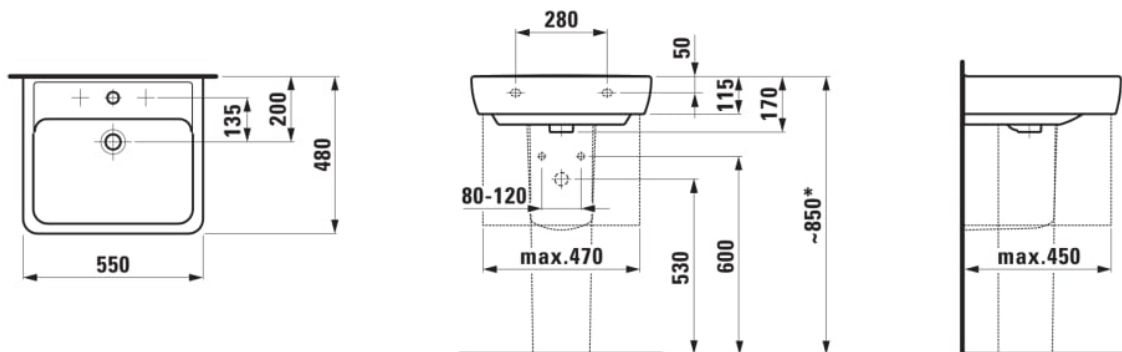

## Washbasin

**DIMENSIONS**

Length	550 mm
Width	480 mm
Height	115 mm

**COLOURS AND FINISHES**

□ 000 White

**#option**

104 - one tap hole, centre

#mountingAccessoriesExcluded\_text

Mounting set M10 x 140 mm, order no. 89988.2

Bowl length (mm) : 490

Bowl position : Central

Bowl width (mm) : 320

Commodity Code/Import Code Number for Foreign Trad : 69101000

Glazed base

Installation type : Vanity, Wall-hung

Internal Shape : Square

Material : Ceramics

Net weight (kg) : 21

Number of fixing points : 2

Overflow type : Standard

Shape : Rectangular

Taphole configuration : 1 taphole in the middle

**TECHNICAL DRAWINGS**

\* = Effective height must be fixed according to the height of the pedestal.

COMPATIBLE WITH

Pedestal for washbasin

**H819950...0001**

Semi-pedestal for washbasin

**H819951...0001**

LANI Towel frame 550 x 420 for washbasins  
MEDA, LUA, LAUFEN PRO  
S