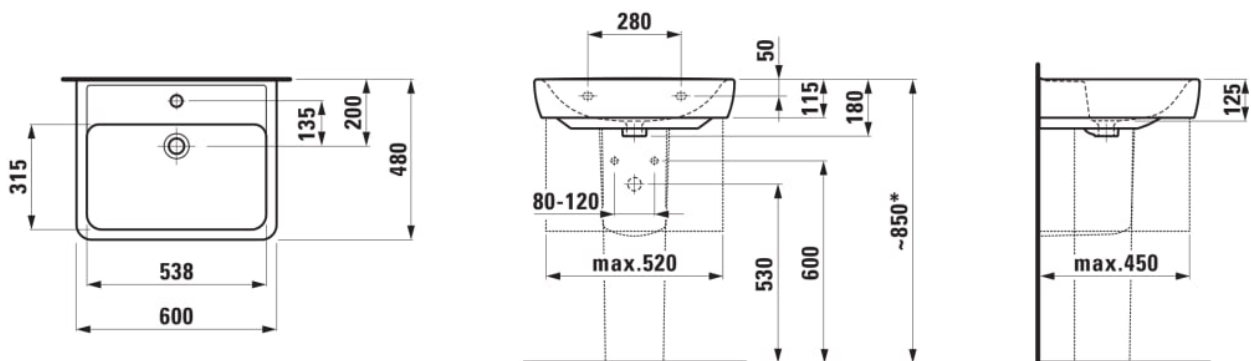

PRO

Washbasin

DIMENSIONS

Length	600 mm
Width	480 mm
Height	115 mm

COLOURS AND FINISHES

000 White

#option

104 - one tap hole, centre

#mountingAccessoriesExcluded_text

Mounting set M10 x 140 mm, order no. 89988.2

Bowl length (mm) : 540

Bowl position : Central

Bowl width (mm) : 320

Commodity Code/Import Code Number for Foreign Trad : 69101000

Glazed base

Installation type : Vanity, Wall-hung

Internal Shape : Square

Material : Ceramics

Net weight (kg) : 16

Number of fixing points : 2

Overflow type : Standard

Shape : Rectangular

Taphole configuration : 1 taphole in the middle

TECHNICAL DRAWINGS

* = Effective height must be fixed according to the height of the pedestal.

COMPATIBLE WITH

Pedestal for washbasin

H819950...0001

Semi-pedestal for washbasin