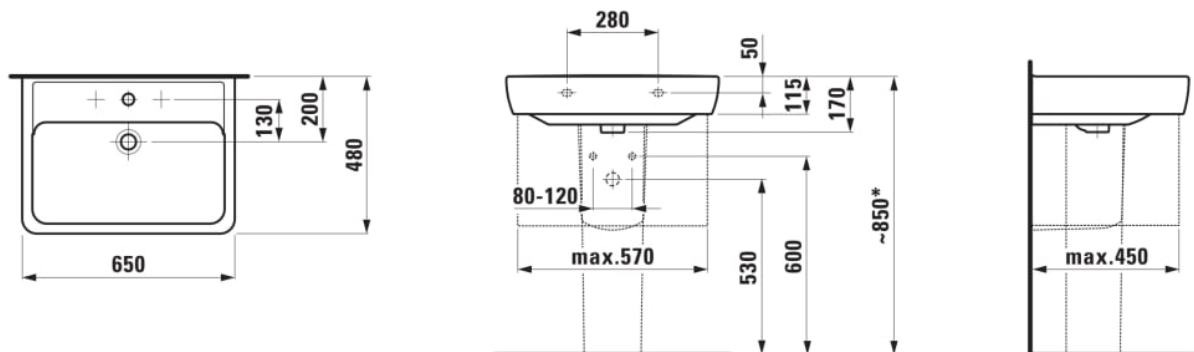

## Washbasin

**DIMENSIONS**

Length	650 mm
Width	480 mm
Height	115 mm

**COLOURS AND FINISHES**

000 White

**#option**

104 - one tap hole, centre

#mountingAccessoriesExcluded\_text

Mounting set M10 x 140 mm, order no. 89988.2

Bowl length (mm) : 590

Bowl position : Central

Bowl width (mm) : 320

Commodity Code/Import Code Number for Foreign Trad : 69101000

Glazed base

Installation type : Vanity, Wall-hung

Internal Shape : Square

Material : Ceramics

Net weight (kg) : 18

Number of fixing points : 2

Overflow type : Standard

Shape : Rectangular

Taphole configuration : 1 taphole in the middle

**TECHNICAL DRAWINGS**

\* = Effective height must be fixed according to the height of the pedestal.

COMPATIBLE WITH

Pedestal for washbasin

**H819950...0001**

Semi-pedestal for washbasin

**H819951...0001**

LANI Towel frame 650 x 420 for washbasins  
MEDA, LUA, LAUFEN PRO  
S