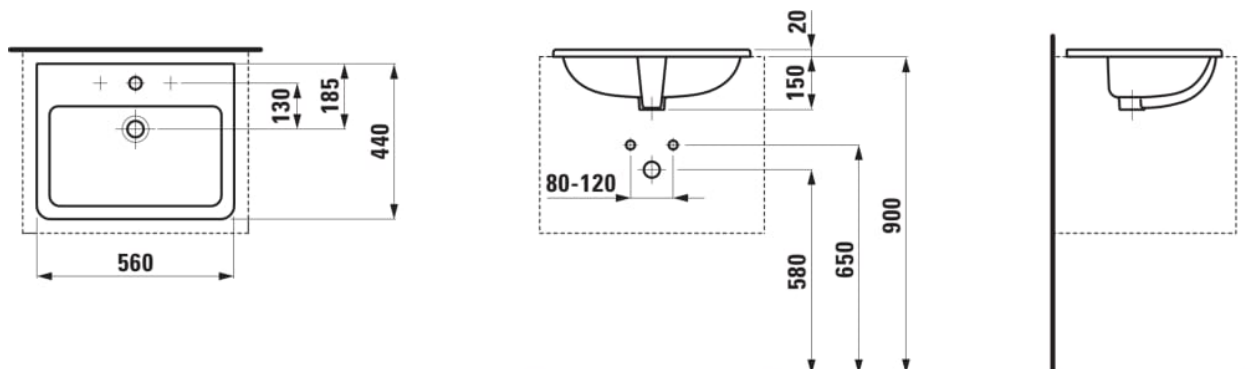

PRO

Drop-in washbasin

DIMENSIONS

Length	560 mm
Width	440 mm
Height	20 mm

COLOURS AND FINISHES

000 White

#option

104 - one tap hole, centre

#mountingAccessoriesExcluded_text

Silicon caoutchouc

Siphon D40 chrome, order no. 89397.9

Bowl length (mm) : 470

Bowl position : Central

Bowl width (mm) : 275

Commodity Code/Import Code Number for Foreign Trad : 69101000

Installation type : Drop-in / Countertop

Internal Shape : Square

Material : Ceramics

Net weight (kg) : 8.9

Number of fixing points : 2

Overflow type : Standard

Shape : Rectangular

Taphole configuration : 1 taphole in the middle

TECHNICAL DRAWINGS

COMPATIBLE WITH

Countertop 800, with centre cut-out, 65 mm thick, incl. 2 installation brackets

H404651112...1

Countertop 1000, with centre cut-out, 65 mm thick, incl. 2 installation brackets