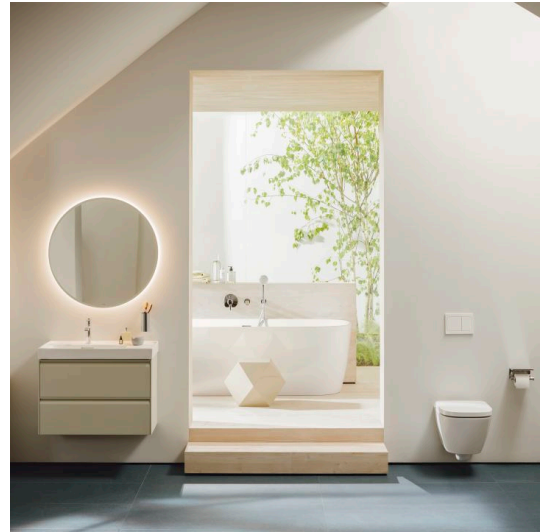

MEDA

Wall-hung WC Silent flush/'rimless', washdown, without flushing rim

DIMENSIONS

Length	540 mm
Width	360 mm
Height	355 mm

COLOURS AND FINISHES

000 White

#option

000 - standard option

#mountingAccessoriesExcluded_text

Stone screw fastening kit M12

Average water consumption (L.) : 3.5

Back-to-wall

Fixing kit : Included

Flushing system : Washdown

Installation type : Wall-hung

Net weight (kg) : 22

Outlet type : Horizontal

Rim type : Rimless Silent Flush

Shape : Round

Water Inlet System : Back Inlet

TECHNICAL DRAWINGS

COMPATIBLE WITH

WC seat and cover,
removable, with lowering
system, chrom hinges

H891113...0001

WC seat and cover,
removable, with lowering
system, SLIM, chrom
hinges

H891115...0001

MEDA

Versatile and timeless. The MEDA collection effortlessly complements any setting, from rental apartment to hotel suite, while reflecting the proven virtues of Swiss design; clarity, functionality and attention to detail. A style emblematic of Swiss designer Peter Wirz and his design firm Vetica.