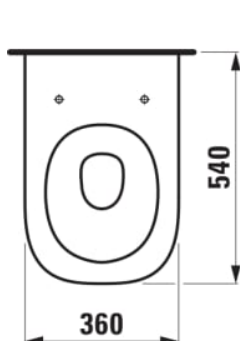

MEDA

Wall-hung WC Silent flush/'rimless', washdown, without flushing rim

DIMENSIONS

Length	540 mm
Width	360 mm
Height	355 mm

COLOURS AND FINISHES

000 White

#option

000 - standard option

#mountingAccessoriesExcluded_text

Stone screw fastening kit M12

Average water consumption (L.) : 3.5

Back-to-wall

Fixing kit : Included

Flushing system : Washdown

Installation type : Wall-hung

Net weight (kg) : 22

Outlet type : Horizontal

Rim type : Rimless Silent Flush

Shape : Round

Water Inlet System : Back Inlet

TECHNICAL DRAWINGS

COMPATIBLE WITH

WC seat and cover,
removable, with lowering
system, chrom hinges

H891113...0001