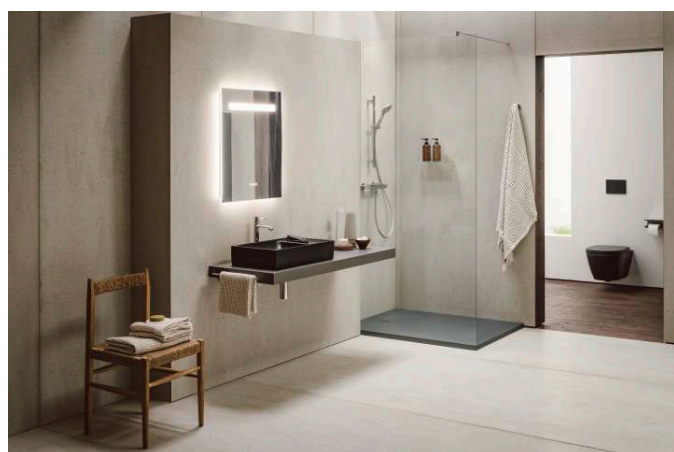

MEDA

Wall-hung WC Silent flush/'rimless', washdown, without flushing rim

DIMENSIONS

Length	540 mm
Width	360 mm
Height	355 mm

COLOURS AND FINISHES

000 White

#option

000 - standard option

#mountingAccessoriesExcluded_text

Stone screw fastening kit M12

Average water consumption (L.) : 3.5

Back-to-wall

Fixing kit : Included

Flushing system : Washdown

Installation type : Wall-hung

Net weight (kg) : 22

Outlet type : Horizontal

Rim type : Rimless Silent Flush

Shape : Round

Water Inlet System : Back Inlet

TECHNICAL DRAWINGS

COMPATIBLE WITH

WC seat and cover,
removable, with lowering
system, chrom hinges

H891113...0001

WC seat and cover,
removable, with lowering
system, SLIM, chrom
hinges

H891115...0001

MEDA

Versatile and timeless. The MEDA collection effortlessly complements any setting, from rental apartment to hotel suite, while reflecting the proven virtues of Swiss design; clarity, functionality and attention to detail. A style emblematic of Swiss designer Peter Wirz and his design firm Vetica.