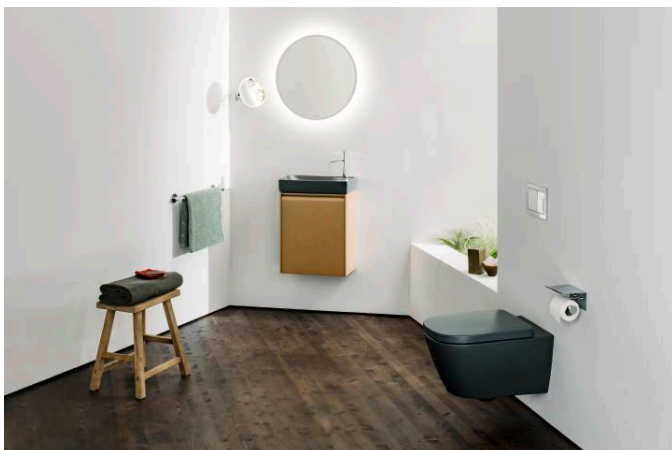

MEDA

Wall-hung WC Silent flush/'rimless', washdown, without flushing rim

DIMENSIONS

Length	540 mm
Width	360 mm
Height	355 mm

COLOURS AND FINISHES

000 White

#option

000 - standard option

#mountingAccessoriesExcluded_text

Stone screw fastening kit M12

Average water consumption (L.) : 3.5

Back-to-wall

Fixing kit : Included

Flushing system : Washdown

Installation type : Wall-hung

Net weight (kg) : 22

Outlet type : Horizontal

Rim type : Rimless Silent Flush

Shape : Round

Water Inlet System : Back Inlet

TECHNICAL DRAWINGS

COMPATIBLE WITH

WC seat and cover,
removable, with lowering
system, chrom hinges

H891113...0001

WC seat and cover,
removable, with lowering
system, SLIM, chrom
hinges

H891115...0001

MEDA

Versatile and timeless. The MEDA collection effortlessly complements any setting, from rental apartment to hotel suite, while reflecting the proven virtues of Swiss design; clarity, functionality and attention to detail. A style emblematic of Swiss designer Peter Wirz and his design firm Vetica.