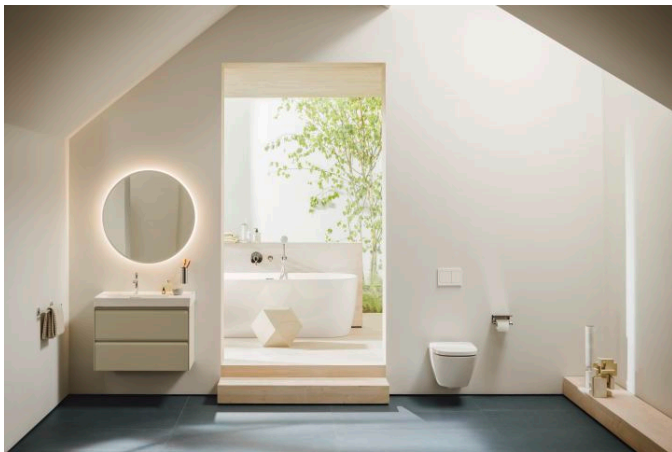

MEDA

Wall-hung WC Silent flush/'rimless', washdown, without flushing rim

DIMENSIONS

Length	540 mm
Width	360 mm
Height	355 mm

COLOURS AND FINISHES

000 White

#option

000 - standard option

#mountingAccessoriesExcluded_text

Stone screw fastening kit M12

Average water consumption (L.) : 3.5

Back-to-wall

Fixing kit : Included

Flushing system : Washdown

Installation type : Wall-hung

Net weight (kg) : 22

Outlet type : Horizontal

Rim type : Rimless Silent Flush

Shape : Round

Water Inlet System : Back Inlet

TECHNICAL DRAWINGS

COMPATIBLE WITH

WC seat and cover,
removable, with lowering
system, chrom hinges

H891113...0001

WC seat and cover,
removable, with lowering
system, SLIM, chrom
hinges

H891115...0001

MEDA

Versatile and timeless. The MEDA collection effortlessly complements any setting, from rental apartment to hotel suite, while reflecting the proven virtues of Swiss design; clarity, functionality and attention to detail. A style emblematic of Swiss designer Peter Wirz and his design firm Vetica.