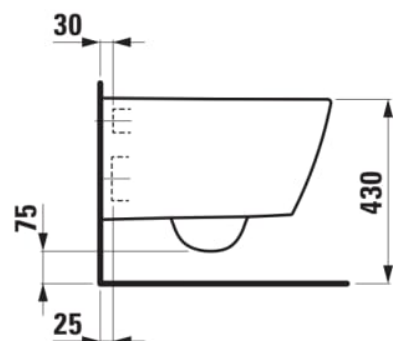

MEDA

Wall-hung WC Silent flush/'rimless', washdown, without flushing rim

DIMENSIONS

Length	540 mm
Width	360 mm
Height	355 mm

COLOURS AND FINISHES

000 White

#option

000 - standard option

#mountingAccessoriesExcluded_text

Stone screw fastening kit M12

Average water consumption (L.) : 3.5

Back-to-wall

Fixing kit : Included

Flushing system : Washdown

Installation type : Wall-hung

Net weight (kg) : 22

Outlet type : Horizontal

Rim type : Rimless Silent Flush

Shape : Round

Water Inlet System : Back Inlet

TECHNICAL DRAWINGS

COMPATIBLE WITH

WC seat and cover,
removable, with lowering
system, chrom hinges

H891113...0001