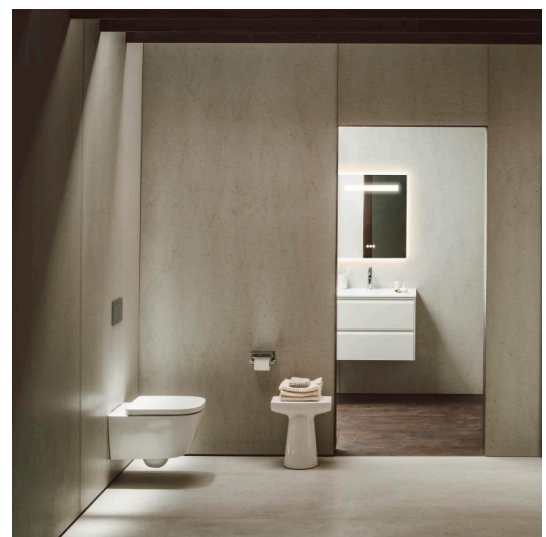

MEDA

Wall-hung WC Silent flush/'rimless', washdown, without flushing rim

DIMENSIONS

Length	540 mm
Width	360 mm
Height	355 mm

COLOURS AND FINISHES

000 White

#option

000 - standard option

#mountingAccessoriesExcluded_text

Stone screw fastening kit M12

Average water consumption (L.) : 3.5

Back-to-wall

Fixing kit : Included

Flushing system : Washdown

Installation type : Wall-hung

Net weight (kg) : 22

Outlet type : Horizontal

Rim type : Rimless Silent Flush

Shape : Round

Water Inlet System : Back Inlet

TECHNICAL DRAWINGS

COMPATIBLE WITH

WC seat and cover,
removable, with lowering
system, chrom hinges

H891113...0001

WC seat and cover,
removable, with lowering
system, SLIM, chrom
hinges

H891115...0001

MEDA

Versatile and timeless. The MEDA collection effortlessly complements any setting, from rental apartment to hotel suite, while reflecting the proven virtues of Swiss design; clarity, functionality and attention to detail. A style emblematic of Swiss designer Peter Wirz and his design firm Vetica.