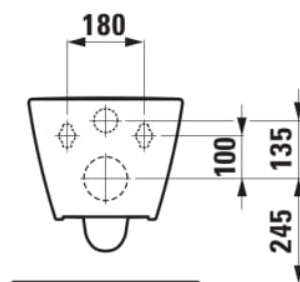

MEDA

Wall-hung WC Silent flush/'rimless', washdown, without flushing rim

DIMENSIONS

Length	540 mm
Width	360 mm
Height	355 mm

COLOURS AND FINISHES

000 White

#option

000 - standard option

#mountingAccessoriesExcluded_text

Stone screw fastening kit M12

Average water consumption (L.) : 3.5

Back-to-wall

Fixing kit : Included

Flushing system : Washdown

Installation type : Wall-hung

Net weight (kg) : 22

Outlet type : Horizontal

Rim type : Rimless Silent Flush

Shape : Round

Water Inlet System : Back Inlet

TECHNICAL DRAWINGS

COMPATIBLE WITH

WC seat and cover,
removable, with lowering
system, chrom hinges

H891113...0001