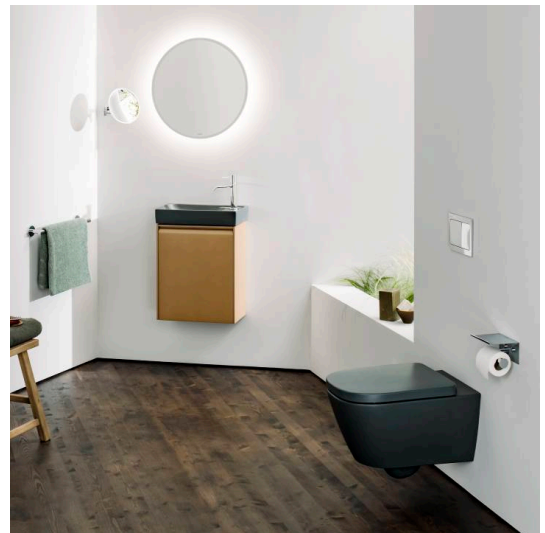

MEDA

Wall-hung WC Silent flush/'rimless', washdown, without flushing rim

DIMENSIONS

Length	540 mm
Width	360 mm
Height	355 mm

COLOURS AND FINISHES

000 White

#option

000 - standard option

#mountingAccessoriesExcluded_text

Stone screw fastening kit M12

Average water consumption (L.) : 3.5

Back-to-wall

Fixing kit : Included

Flushing system : Washdown

Installation type : Wall-hung

Net weight (kg) : 22

Outlet type : Horizontal

Rim type : Rimless Silent Flush

Shape : Round

Water Inlet System : Back Inlet

TECHNICAL DRAWINGS

COMPATIBLE WITH

WC seat and cover,
removable, with lowering
system, chrom hinges

H891113...0001

WC seat and cover,
removable, with lowering
system, SLIM, chrom
hinges

H891115...0001

MEDA

Versatile and timeless. The MEDA collection effortlessly complements any setting, from rental apartment to hotel suite, while reflecting the proven virtues of Swiss design; clarity, functionality and attention to detail. A style emblematic of Swiss designer Peter Wirz and his design firm Vetica.