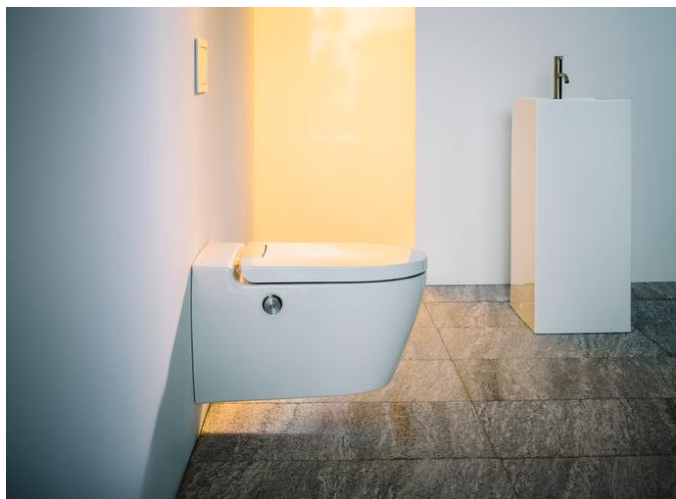

## CLEANET AURIA

PLUS version, shower toilet, wall-hung, silent flush, rimless, incl. seat and cover with automatic opening of the lid and lowering system, heated seat, remote control, Wi-Fi & APP, dryer, UV disinfection and ambient light

### DIMENSIONS

Length	630 mm
Width	395 mm
Height	395 mm

### #option

000 - standard option

Courtesy light

Flushing system : Washdown

Installation type : Wall-hung

Net weight (kg) : 35

Rim type : Rimless Silent Flush

Self-cleaning nozzle with UV light

## CLEANET AURIA

LAUFEN introduces CLEANET AURIA, the most advanced shower toilet in its CLEANET collection. Designed by Swiss designer Peter Wirz, it combines cutting-edge hygiene and comfort with a minimalist aesthetic, setting new standards in personal well-being while offering a multisensory experience that redefines bathroom luxury.