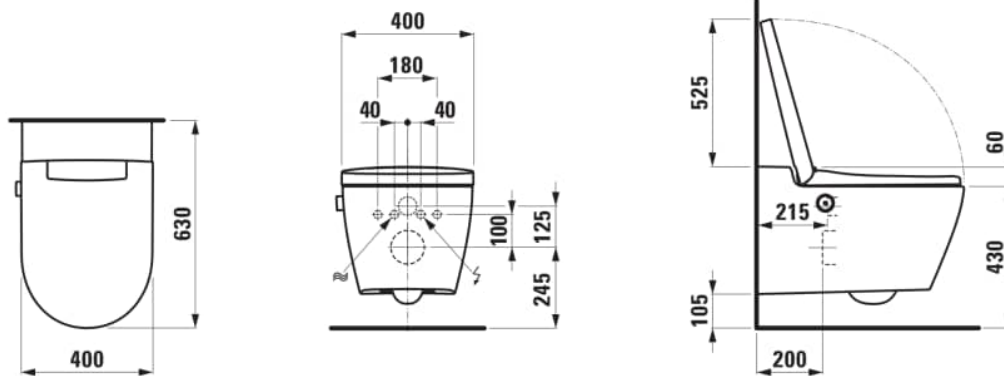

TECHNICAL DRAWINGS