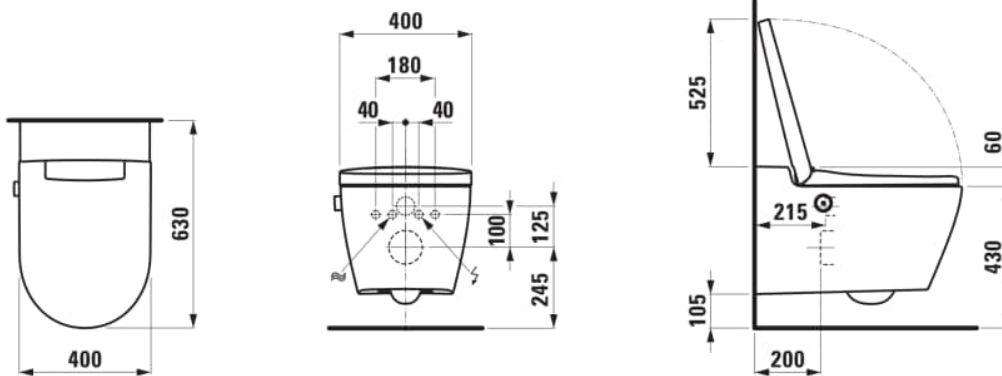

CLEANET AURIA

Shower toilet, wall-hung, silent flush, rimless, incl. seat and cover with lowering system, remote control, Wi-Fi & APP, dryer, UV disinfection and ambient light

DIMENSIONS

Length	630 mm
Width	395 mm
Height	395 mm

Outlet type : Horizontal

Rim type : Rimless Silent Flush

Self-cleaning nozzle with UV light

Soft close system

Water intensity control

Water temperature control

TECHNICAL DRAWINGS

CLEANET AURIA