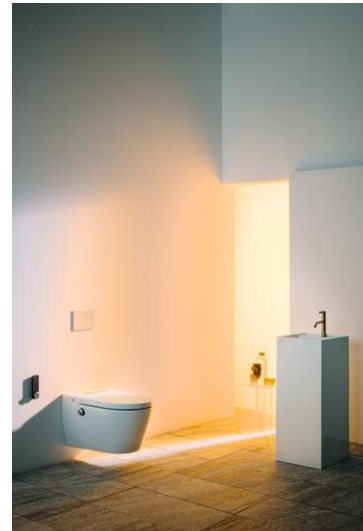

CLEANET AURIA

Shower toilet, wall-hung, silent flush, rimless, incl. seat and cover with lowering system, remote control, Wi-Fi & APP, dryer, UV disinfection and ambient light

DIMENSIONS

Length	630 mm
Width	395 mm
Height	395 mm

COLOURS AND FINISHES

400 White LCC (LAUFEN Clean Coat)

#option

000 - standard option

Courtesy light

Flushing system : Washdown

Installation type : Wall-hung

Net weight (kg) : 35

Outlet type : Horizontal

Rim type : Rimless Silent Flush

Self-cleaning nozzle with UV light

Soft close system

Water intensity control

Water temperature control

TECHNICAL DRAWINGS

CLEANET AURIA

LAUFEN introduces CLEANET AURIA, the most advanced shower toilet in its CLEANET collection. Designed by Swiss designer Peter Wirz, it combines cutting-edge hygiene and comfort with a minimalist aesthetic, setting new standards in personal well-being while offering a multisensory experience that redefines bathroom luxury.