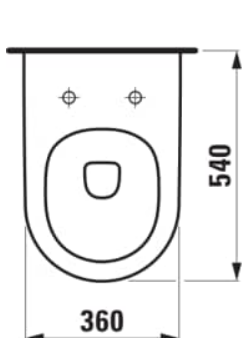

PRO X

Wall-hung WC, Silent flush, washdown,
EasyFit 3.0 fixation

DIMENSIONS

Length	540 mm
Width	360 mm
Height	345 mm

COLOURS AND FINISHES

000 White

#option

000 - standard option

#mountingAccessoriesExcluded_text

Stone screw fastening kit M12

Commodity Code/Import Code Number for Foreign Trad : 69109000

Fixing kit : EasyFit 3.0 included

Flushing system : Washdown

Installation type : Wall-hung

Net weight (kg) : 20

Outlet type : Horizontal

Rim type : Rimless Silent Flush

Shape : Soft

TECHNICAL DRAWINGS

COMPATIBLE WITH

PRO X

Marking the third generation of this highly successful collection, PRO X integrates timeless aesthetics with cutting-edge technology to deliver maximum investment security. Designed to meet the needs of private homes, hospitality projects, and public spaces, it offers a versatile and contemporary solution for modern bathrooms.