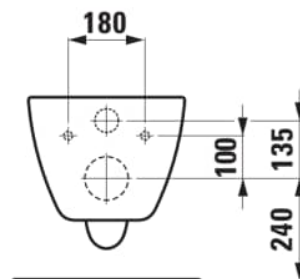

PRO X

Wall-hung WC, Silent flush, washdown,
EasyFit 3.0 fixation

DIMENSIONS

Length	540 mm
Width	360 mm
Height	345 mm

COLOURS AND FINISHES

000 White

#option

000 - standard option

#mountingAccessoriesExcluded_text

Stone screw fastening kit M12

Commodity Code/Import Code Number for Foreign Trad : 69109000

Fixing kit : EasyFit 3.0 included

Flushing system : Washdown

Installation type : Wall-hung

Net weight (kg) : 20

Outlet type : Horizontal

Rim type : Rimless Silent Flush

Shape : Soft

TECHNICAL DRAWINGS

COMPATIBLE WITH

PRO X

Marking the third generation of this highly successful collection, PRO X integrates timeless aesthetics with cutting-edge technology to deliver maximum investment security. Designed to meet the needs of private homes, hospitality projects, and public spaces, it offers a versatile and contemporary solution for modern bathrooms.