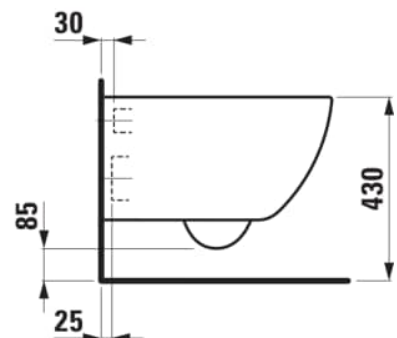

PRO X

Wall-hung WC, Silent flush, washdown,
EasyFit 3.0 fixation

DIMENSIONS

Length	540 mm
Width	360 mm
Height	345 mm

COLOURS AND FINISHES

000 White

#option

000 - standard option

#mountingAccessoriesExcluded_text

Stone screw fastening kit M12

Commodity Code/Import Code Number for Foreign Trad : 69109000

Fixing kit : EasyFit 3.0 included

Flushing system : Washdown

Installation type : Wall-hung

Net weight (kg) : 20

Outlet type : Horizontal

Rim type : Rimless Silent Flush

Shape : Soft

TECHNICAL DRAWINGS

COMPATIBLE WITH

PRO X

Marking the third generation of this highly successful collection, PRO X integrates timeless aesthetics with cutting-edge technology to deliver maximum investment security. Designed to meet the needs of private homes, hospitality projects, and public spaces, it offers a versatile and contemporary solution for modern bathrooms.