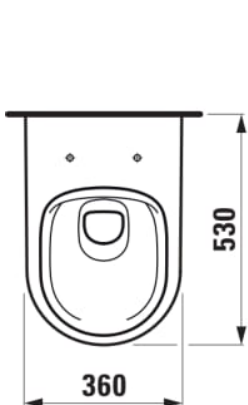

TECHNICAL DRAWINGS