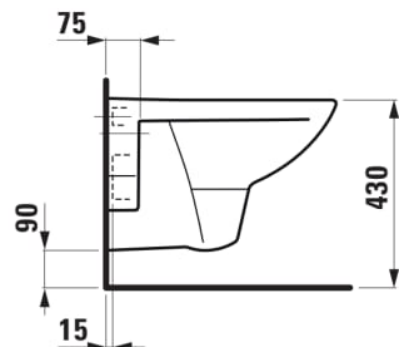

PRO

Wall-hung WC 'rimless', washdown, without flushing rim

DIMENSIONS

Length	530 mm
Width	360 mm
Height	350 mm

COLOURS AND FINISHES

000 White

#option

000 - standard option

Average water consumption (L.) : 3.38

Flushing system : Washdown

Installation type : Wall-hung

Net weight (kg) : 18.4

Outlet type : Horizontal

Rim type : Rimless

Shape : Round

Style : Neutral

Water Inlet System : Back Inlet

TECHNICAL DRAWINGS

COMPATIBLE WITH

PRO

LAUFEN PRO is an exceptionally comprehensive collection, offering washbasins, faucets, WCs, shower trays and bathtubs in a wide range of sizes. Rooted in modern industrial design, it unites form, function and affordability, making it a versatile solution for every scale of project, from compact apartments to large developments and public spaces, delivering lasting value for architects, designers and homeowners alike.