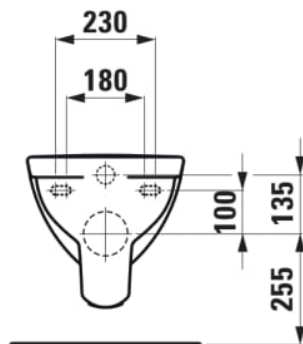

PRO

Wall-hung WC 'rimless', washdown, without flushing rim

DIMENSIONS

Length	530 mm
Width	360 mm
Height	350 mm

COLOURS AND FINISHES

000 White

#option

000 - standard option

Average water consumption (L.) : 3.38

Flushing system : Washdown

Installation type : Wall-hung

Net weight (kg) : 18.4

Outlet type : Horizontal

Rim type : Rimless

Shape : Round

Style : Neutral

Water Inlet System : Back Inlet

TECHNICAL DRAWINGS

COMPATIBLE WITH

PRO

LAUFEN PRO is an exceptionally comprehensive collection, offering washbasins, faucets, WCs, shower trays and bathtubs in a wide range of sizes. Rooted in modern industrial design, it unites form, function and affordability, making it a versatile solution for every scale of project, from compact apartments to large developments and public spaces, delivering lasting value for architects, designers and homeowners alike.