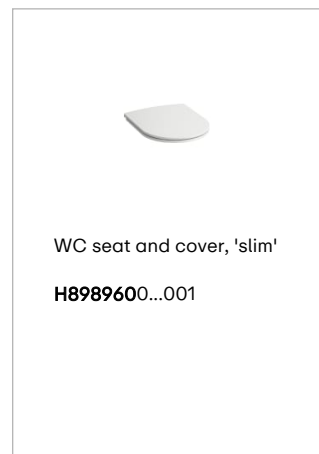

COMPATIBLE WITH