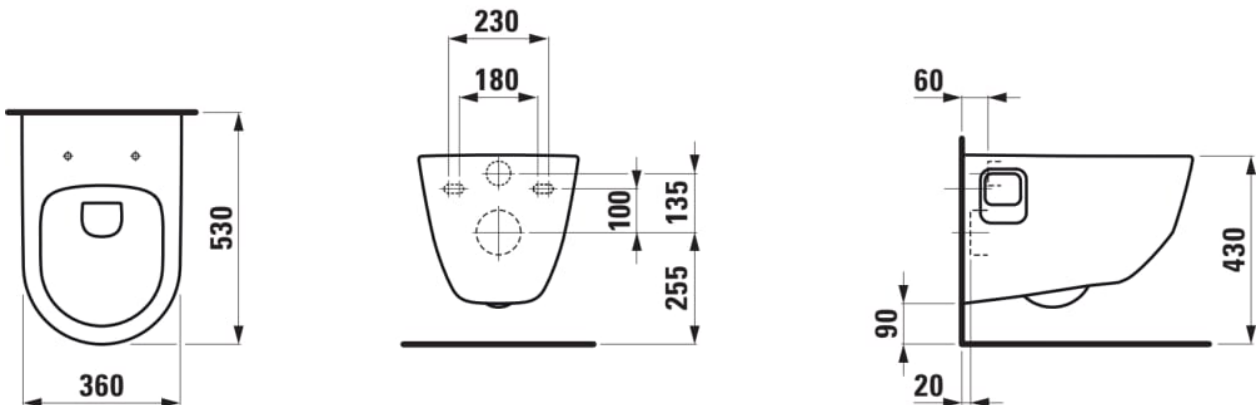

TECHNICAL DRAWINGS