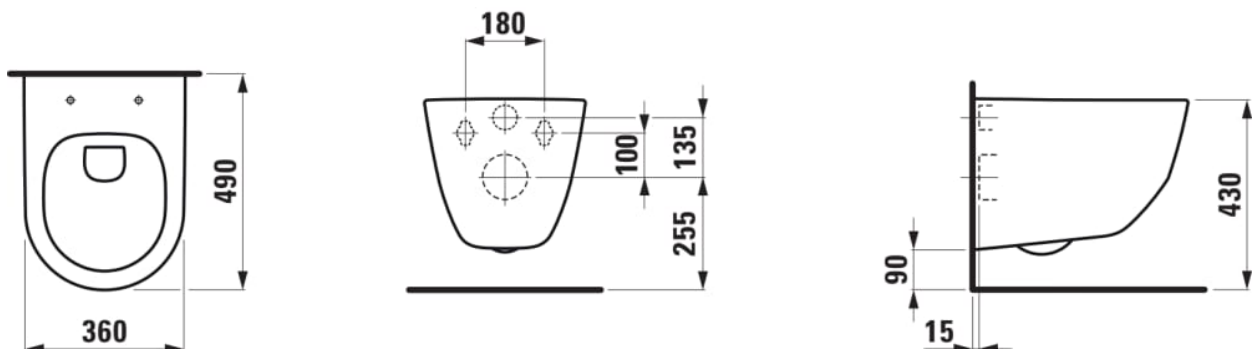

**PRO**

Wall-hung WC 'rimless/compact', washdown, without flushing rim

**DIMENSIONS**

Length	490 mm
Width	360 mm
Height	355 mm

**COLOURS AND FINISHES**

000 White

**#option**

000 - standard option

#mountingAccessoriesExcluded\_text

Antinoise set, order no. H892695  
Stone screw fastening kit M12

Average water consumption (L.) : 3.38  
Compact toilet  
Fixing kit : EasyFit 2.0 included  
Flushing system : Washdown

Installation type : Wall-hung  
Net weight (kg) : 21  
Outlet type : Horizontal  
Rim type : Rimless

Shape : Round  
Style : Neutral  
Water Inlet System : Back Inlet

**TECHNICAL DRAWINGS**

COMPATIBLE WITH