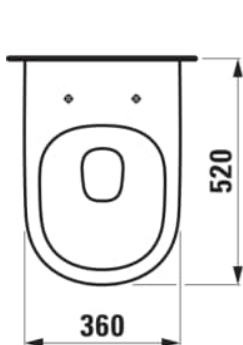

LUA

Wall-hung WC Silent Flush/'rimless',
washdown, without flushing rim

DIMENSIONS

Length	520 mm
Width	360 mm
Height	360 mm

COLOURS AND FINISHES

000 White

#option

000 - standard option

Flushing system : Washdown
Installation type : Wall-hung

Net weight (kg) : 23.9
Outlet type : Horizontal

Rim type : Rimless Silent Flush
Shape : Soft

TECHNICAL DRAWINGS

COMPATIBLE WITH

WC seat and cover,
removable

H891082...0001

WC seat and cover,
removable, with lowering
system

H891083...0001

INEOLINK slim (90 mm)
concealed cistern for
wall-hung WC and shower
WC

H92011000000001

INEOLINK concealed
cistern for wall-hung WC