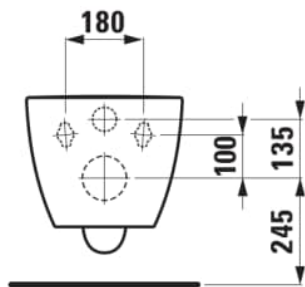

LUA

Wall-hung WC Silent Flush/'rimless',
washdown, without flushing rim

DIMENSIONS

Length	520 mm
Width	360 mm
Height	360 mm

COLOURS AND FINISHES

000 White

#option

000 - standard option

Flushing system : Washdown
Installation type : Wall-hung

Net weight (kg) : 23.9
Outlet type : Horizontal

Rim type : Rimless Silent Flush
Shape : Soft

TECHNICAL DRAWINGS

COMPATIBLE WITH

WC seat and cover,
removable