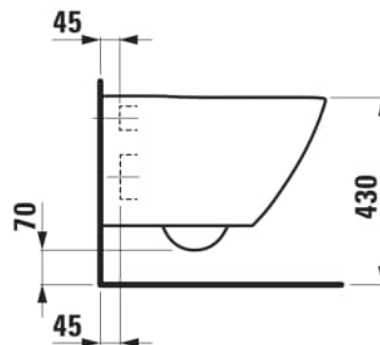

LUA

Wall-hung WC Silent Flush/'rimless',
washdown, without flushing rim

DIMENSIONS

Length	520 mm
Width	360 mm
Height	360 mm

COLOURS AND FINISHES

000 White

#option

000 - standard option

Flushing system : Washdown
Installation type : Wall-hung

Net weight (kg) : 23.9
Outlet type : Horizontal

Rim type : Rimless Silent Flush
Shape : Soft

TECHNICAL DRAWINGS

COMPATIBLE WITH

WC seat and cover,
removable

H891082...0001

WC seat and cover,
removable, with lowering
system

H891083...0001

INEOLINK slim (90 mm)
concealed cistern for
wall-hung WC and shower
WC

H92011000000001

INEOLINK concealed
cistern for wall-hung WC