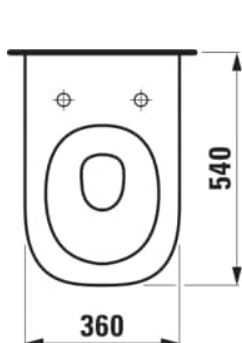

MEDA

Wall-hung WC Silent flush/'rimless', washdown, without flushing rim, EasyFit 3.0 fixation

DIMENSIONS

Length	540 mm
Width	360 mm
Height	355 mm

COLOURS AND FINISHES

<input type="checkbox"/>	000 White
--------------------------	-----------

#mountingAccessoriesExcluded_text

Stone screw fastening kit M12

Fixing kit : EasyFit 3.0 included

Net weight (kg) : 22

Rim type : Rimless Silent Flush

TECHNICAL DRAWINGS

COMPATIBLE WITH

WC seat and cover,
removable, with lowering
system, SLIM, chrom
hinges