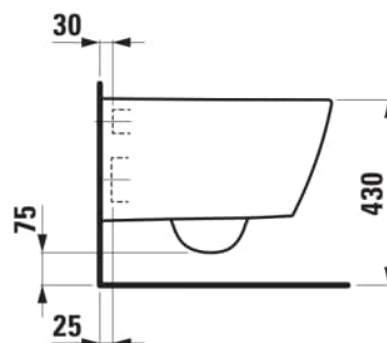

MEDA

Wall-hung WC Silent flush/'rimless', washdown, without flushing rim, EasyFit 3.0 fixation

DIMENSIONS

Length	540 mm
Width	360 mm
Height	355 mm

COLOURS AND FINISHES

<input type="checkbox"/>	000 White
--------------------------	-----------

#mountingAccessoriesExcluded_text

Stone screw fastening kit M12

Fixing kit : EasyFit 3.0 included

Net weight (kg) : 22

Rim type : Rimless Silent Flush

TECHNICAL DRAWINGS

COMPATIBLE WITH

WC seat and cover,
removable, with lowering
system, SLIM, chrom
hinges