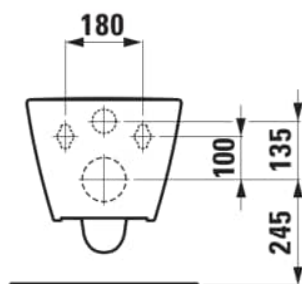

MEDA

Wall-hung WC Silent flush/'rimless', washdown, without flushing rim, EasyFit 3.0 fixation

DIMENSIONS

Length	540 mm
Width	360 mm
Height	355 mm

COLOURS AND FINISHES

<input type="checkbox"/>	000 White
--------------------------	-----------

#mountingAccessoriesExcluded_text

Stone screw fastening kit M12

Fixing kit : EasyFit 3.0 included

Net weight (kg) : 22

Rim type : Rimless Silent Flush

TECHNICAL DRAWINGS

COMPATIBLE WITH

WC seat and cover,
removable, with lowering
system, SLIM, chrom
hinges