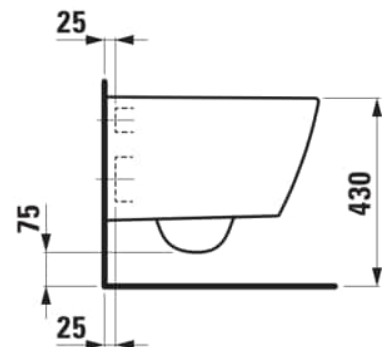

TECHNICAL DRAWINGS