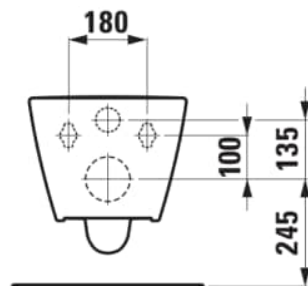

TECHNICAL DRAWINGS