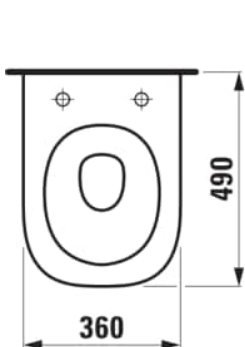

TECHNICAL DRAWINGS