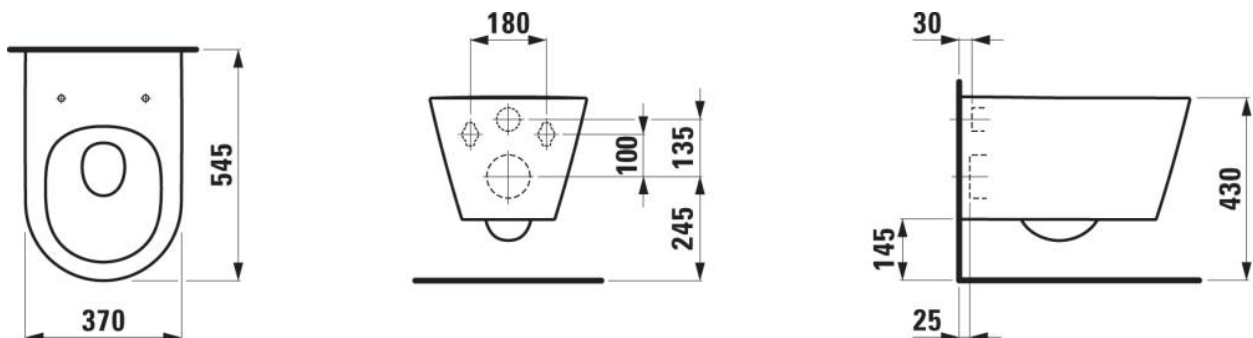

KARTELL LAUFEN

**Wall-hung WC Silent flush, washdown,
without flushing rim**

DIMENSIONS

Length	545 mm
Width	370 mm
Height	350 mm

COLOURS AND FINISHES

000 White

#option

000 - standard option

#mountingAccessoriesExcluded_text

Stone screw fastening kit M12

Average water consumption (L.) : 3.5

Back-to-wall

Commodity Code/Import Code Number for Foreign Trad : 69109000

Fixing kit : Included

Flushing system : Washdown

Installation type : Wall-hung

Net weight (kg) : 24

Outlet type : Horizontal

Rim type : Rimless Silent Flush

Shape : Soft

Water Inlet System : Back Inlet

TECHNICAL DRAWINGS

INCLUDES

Combipack wall-hung WC
H821331, Silent
flush/rimless, washdown,
without flushing rim, incl.
seat and cover with
lowering system

H866331...0001

COMPATIBLE WITH

WC seat and cover,
removable, with round
seat shape