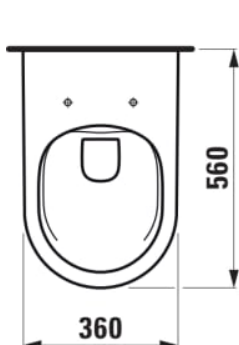

PRO

Wall-hung WC 'comfort', washdown, without flushing rim, 5 cm raised height

DIMENSIONS

Length	560 mm
Width	360 mm
Height	375 mm

COLOURS AND FINISHES

000 White

#option

000 - standard option

#mountingAccessoriesExcluded_text

Antinoise set, order no. H892695

Average water consumption (L.) : 3.38

Comfort height

Fixing kit : EasyFit 2.0 included

Flushing system : Washdown

Installation type : Wall-hung

Net weight (kg) : 26

Outlet type : Horizontal

Rim type : Rimless

Shape : Round

TECHNICAL DRAWINGS

INCLUDES

Shower toilet, wall-hung comfort, rimless, incl. seat and cover with washing, drying function, heated seat, remote control, Wi-Fi & APP, UV disinfection and ambient light