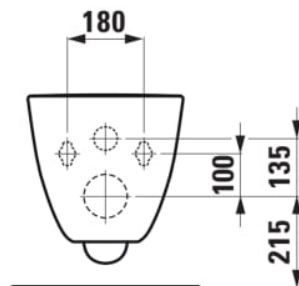

PRO

Wall-hung WC 'comfort', washdown, without flushing rim, 5 cm raised height

DIMENSIONS

Length	560 mm
Width	360 mm
Height	375 mm

COLOURS AND FINISHES

000 White

#option

000 - standard option

#mountingAccessoriesExcluded_text

Antinoise set, order no. H892695

Average water consumption (L.) : 3.38

Comfort height

Fixing kit : EasyFit 2.0 included

Flushing system : Washdown

Installation type : Wall-hung

Net weight (kg) : 26

Outlet type : Horizontal

Rim type : Rimless

Shape : Round

TECHNICAL DRAWINGS

INCLUDES

Shower toilet, wall-hung comfort, rimless, incl. seat and cover with washing, drying function, heated seat, remote control, Wi-Fi & APP, UV disinfection and ambient light