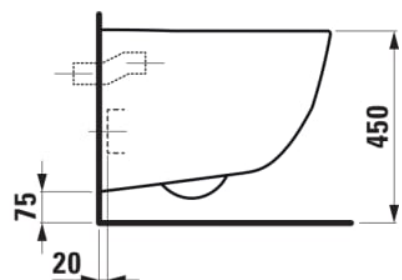

PRO

Wall-hung WC 'comfort', washdown, without flushing rim, 5 cm raised height

DIMENSIONS

Length	560 mm
Width	360 mm
Height	375 mm

COLOURS AND FINISHES

000 White

#option

000 - standard option

#mountingAccessoriesExcluded_text

Antinoise set, order no. H892695

Average water consumption (L.) : 3.38

Comfort height

Fixing kit : EasyFit 2.0 included

Flushing system : Washdown

Installation type : Wall-hung

Net weight (kg) : 26

Outlet type : Horizontal

Rim type : Rimless

Shape : Round

TECHNICAL DRAWINGS

INCLUDES

Shower toilet, wall-hung comfort, rimless, incl. seat and cover with washing, drying function, heated seat, remote control, Wi-Fi & APP, UV disinfection and ambient light