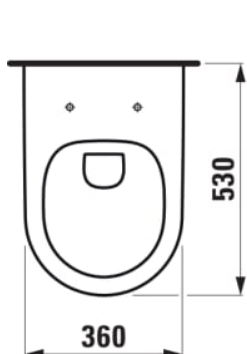

PRO

Wall-hung WC 'rimless', washdown, optimized for 4/2l flushing

DIMENSIONS

Length	530 mm
Width	365 mm
Height	345 mm

COLOURS AND FINISHES

000 White

#option

000 - standard option

Average water consumption (L.) : 3.38

Back-to-wall

Fixing kit : Included

Flushing system : Washdown

Installation type : Wall-hung

Net weight (kg) : 22

Outlet type : Horizontal

Rim type : Rimless

Shape : Round

Water Inlet System : Back Inlet

TECHNICAL DRAWINGS

COMPATIBLE WITH

 <p>WC seat and cover, removable, with lowering system, chrome hinges</p> <p>H891601...0001</p>	 <p>WC seat and cover 'universal', removable</p> <p>H893952...0001</p>	 <p>WC seat and cover 'universal', for hollow space fixing</p> <p>H893955...0001</p>	 <p>Seat ONLY for wall-hung WC H820956, H820965, without cover</p> <p>H893957...0001</p>
 <p>WC seat and cover 'universal', removable, with lowering system, for hollow space fixing</p> <p>H893959...0001</p>	 <p>WC seat and cover, removable, stainless steel hinges</p> <p>H896950...0001</p>	 <p>WC seat and cover, removable, with lowering system, stainless steel hinges</p> <p>H896951...0001</p>	 <p>WC seat and cover, 'slim'</p> <p>H8989600...0001</p>
<p>WC seat and cover, removable, SLIM, Chrom hinges</p> <p>H898965...0001</p>	 <p>WC seat and cover, removable, with lowering system, SLIM, Chrom hinges</p> <p>H898966...0001</p>	 <p>SIT Shower toilet seat, retrofit (with side connection - water and electronic), removable, with lowering system, incl. heated seat, incl. remote control and Wi-Fi, incl. dryer, UV disinfection and ambient light, with plug</p>	 <p>SIT LITE Shower toilet seat, retrofit (with side connection - water and electronic), removable, with lowering system, Wi-Fi & APP, UV disinfection and ambient light, with plug for EU</p>