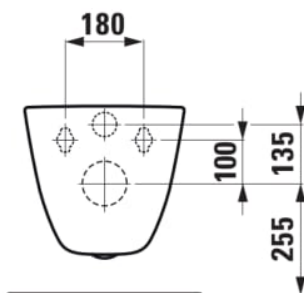

PRO

Wall-hung WC 'rimless', washdown, optimized for 4/2l flushing

DIMENSIONS

Length	530 mm
Width	365 mm
Height	345 mm

COLOURS AND FINISHES

000 White

#option

000 - standard option

Average water consumption (L.) : 3.38

Back-to-wall

Fixing kit : Included

Flushing system : Washdown

Installation type : Wall-hung

Net weight (kg) : 22

Outlet type : Horizontal

Rim type : Rimless

Shape : Round

Water Inlet System : Back Inlet

TECHNICAL DRAWINGS

COMPATIBLE WITH

 <p>WC seat and cover, removable, with lowering system, chrome hinges</p> <p>H891601...0001</p>	 <p>WC seat and cover 'universal', removable</p> <p>H893952...0001</p>	 <p>WC seat and cover 'universal', for hollow space fixing</p> <p>H893955...0001</p>	 <p>Seat ONLY for wall-hung WC H820956, H820965, without cover</p> <p>H893957...0001</p>
 <p>WC seat and cover 'universal', removable, with lowering system, for hollow space fixing</p> <p>H893959...0001</p>	 <p>WC seat and cover, removable, stainless steel hinges</p> <p>H896950...0001</p>	 <p>WC seat and cover, removable, with lowering system, stainless steel hinges</p> <p>H896951...0001</p>	 <p>WC seat and cover, 'slim'</p> <p>H8989600...0001</p>
<p>WC seat and cover, removable, SLIM, Chrom hinges</p> <p>H898965...0001</p>	 <p>WC seat and cover, removable, with lowering system, SLIM, Chrom hinges</p> <p>H898966...0001</p>	 <p>SIT Shower toilet seat, retrofit (with side connection - water and electronic), removable, with lowering system, incl. heated seat, incl. remote control and Wi-Fi, incl. dryer, UV disinfection and ambient light, with plug</p>	 <p>SIT LITE Shower toilet seat, retrofit (with side connection - water and electronic), removable, with lowering system, Wi-Fi & APP, UV disinfection and ambient light, with plug for EU</p>