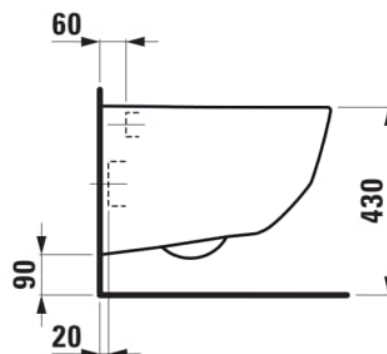

TECHNICAL DRAWINGS