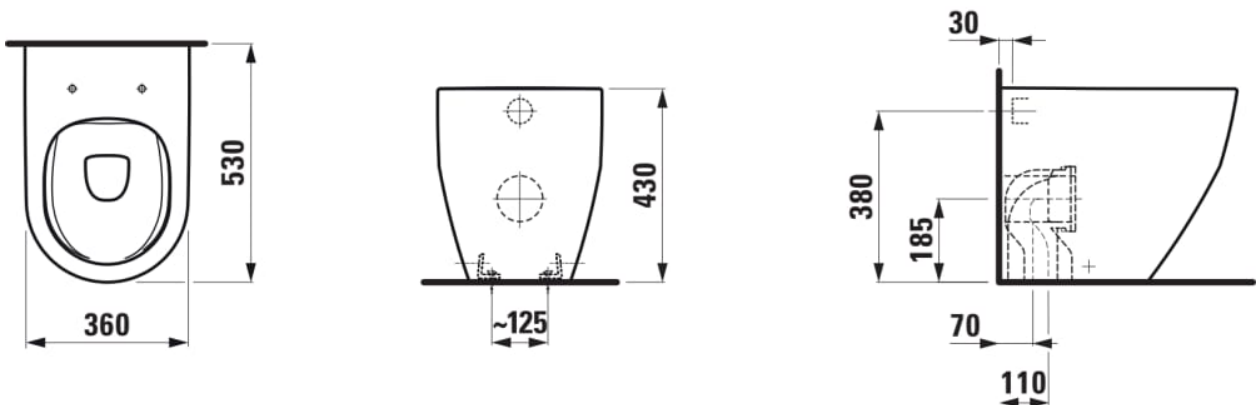

PRO

Floorstanding WC 'rimless', washdown, without flushing rim, outlet horizontal/vertical

DIMENSIONS

Length	530 mm
Width	360 mm
Height	430 mm

COLOURS AND FINISHES

000 White

#option

000 - standard option

Average water consumption (L.) : 3.38
 Back-to-wall
 Fixing kit : Included
 Flushing system : Washdown

Installation type : Floor-standing
 Net weight (kg) : 29.5
 Outlet type : Dual
 Rim type : Rimless

Shape : Round
 Water Inlet System : Back Inlet

TECHNICAL DRAWINGS

COMPATIBLE WITH

WC seat and cover, removable, with lowering system, chrome hinges

H891601...0001

WC seat and cover 'universal', removable, with lowering system, for hollow space fixing