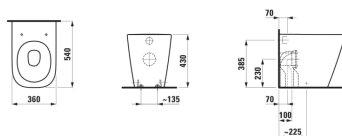

### DIMENSIONS

Length	540 mm
Width	360 mm
Height	430 mm

### #mountingAccessoriesExcluded\_text

for horizontal outlet use standard connection for outlet vertical 50-123 mm, order no. H890092

for outlet vertical 100/140 mm, order no. H899027

for outlet vertical 135-210 mm, order no. H899025

Net weight (kg) : 29

Outlet type : Horizontal, Vertical

P-Trap Set Out (mm) : 100

Rim type : Rimless Silent Flush

S-Trap max setout (mm) : 270

Shape : Soft

Water Inlet System : Back Inlet

## TECHNICAL DRAWINGS