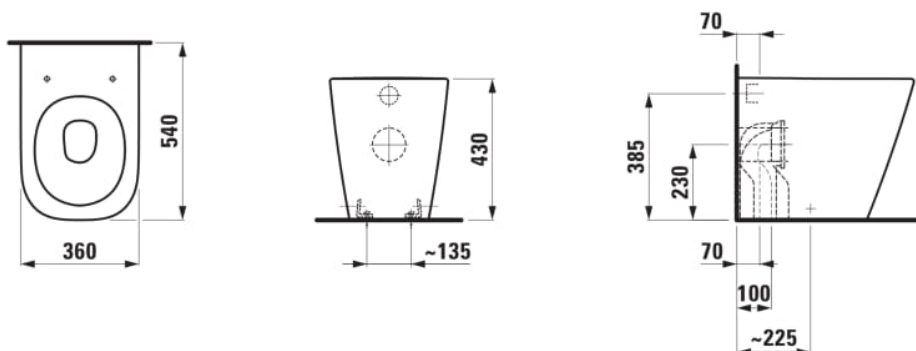

MEDA

Floorstanding WC, Silent flush/rimless, washdown, outlet horizontal or vertical

DIMENSIONS

Length	540 mm
Width	360 mm
Height	430 mm

COLOURS AND FINISHES

000 White

#option

S00 - 2 holes in the top flat part of toilet pan for connection of water and power supply, left and right, for SIT seat

#mountingAccessoriesExcluded_text

for horizontal outlet use standard connection for outlet vertical 50-123 mm, order no. H890092

for outlet vertical 100/140 mm, order no. H899027

for outlet vertical 135-210 mm, order no. H899025

for outlet vertical 170-270 mm (only 6 l), order no. H899025 + VS58.111.00.0000

Net weight (kg) : 29

Rim type : Rimless Silent Flush

TECHNICAL DRAWINGS

INCLUDES

Shower toilet,
floorstanding, silent flush,
rimless, incl. seat and
cover with washing,
drying function, heated
seat, remote control, Wi-Fi
& APP, UV disinfection
and ambient light