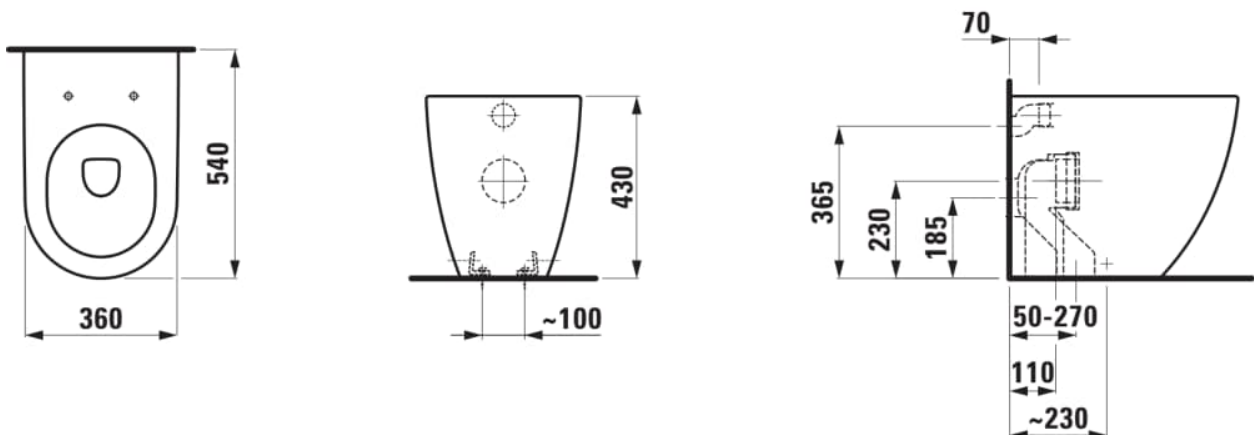

PRO X

Floorstanding WC, Silent flush/rimless, washdown, outlet horizontal or vertical

DIMENSIONS

| | |
|--------|--------|
| Length | 540 mm |
| Width | 360 mm |
| Height | 430 mm |

COLOURS AND FINISHES

□ 000 White

#option

000 - standard option

#mountingAccessoriesExcluded_text

For horizontal outlet use standard connection for outlet vertical 50-123 mm, order no. H890092, for outlet vertical 100/140 mm, order no. H899027, for outlet vertical 135-210 mm, order no. H899025 and for outlet vertical 170-270 mm (only 6 l), order no. H899025 + VS58.1

Flushing system : Washdown
Installation type : Floor-standing

Net weight (kg) : 32
Outlet type : Horizontal, Vertical

Rim type : Rimless Silent Flush
Shape : Round

TECHNICAL DRAWINGS

COMPATIBLE WITH

PRO X

Marking the third generation of this highly successful collection, PRO X integrates timeless aesthetics with cutting-edge technology to deliver maximum investment security. Designed to meet the needs of private homes, hospitality projects, and public spaces, it offers a versatile and contemporary solution for modern bathrooms.