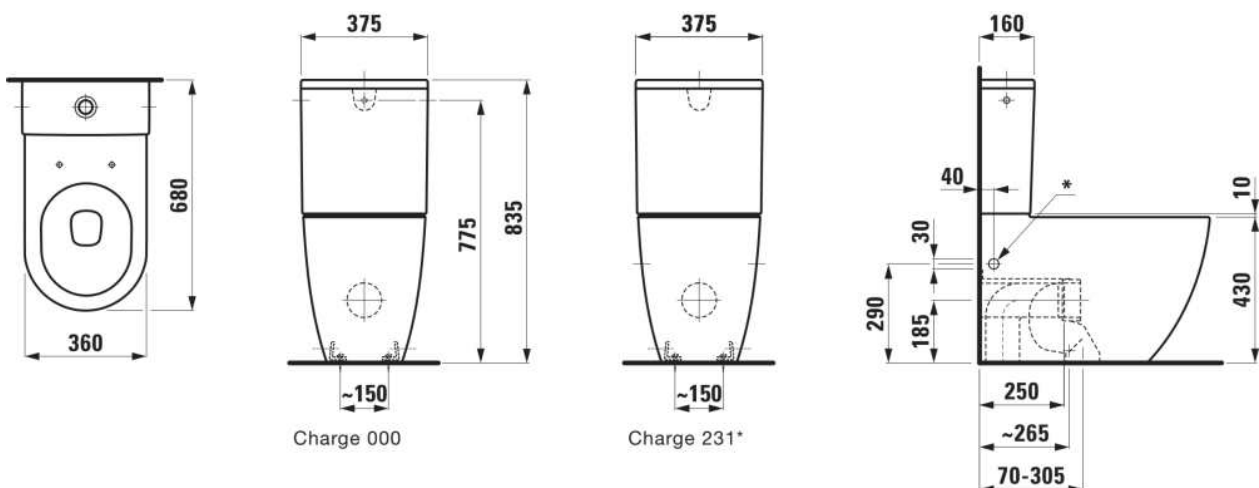

PRO X

Floorstanding WC Silent flush, 'rimless', close-coupled, washdown, without flushing rim, outlet horizontal/vertical 70-305

DIMENSIONS

| | |
|--------|--------|
| Length | 680 mm |
| Width | 360 mm |
| Height | 430 mm |

COLOURS AND FINISHES

□ 000 White

#option

000 - standard option

Commodity Code/Import Code Number for Foreign Trad : 69109000

Net weight (kg) : 34.2

Rim type : Rimless Silent Flush

TECHNICAL DRAWINGS