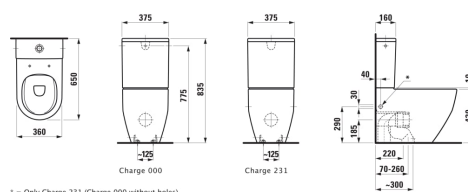

PRO

Floorstanding WC, close-coupled, washdown, rimless, outlet horizontal or vertical

DIMENSIONS

Length	650 mm
Width	360 mm
Height	430 mm

COLOURS AND FINISHES

000 White

#option

000 - standard option

#mountingAccessoriesExcluded_text

for VARIO-outlet 70 - 160 mm LAUFEN- connection, order no. 89009.2 for VARIO-outlet 160 - 260 mm only LAUFEN- connection, order no. 89902.5

Average water consumption (L.) : 3.5
 Back-to-wall
 Fixing kit : Included
 Flushing system : Washdown

Installation type : Floor-standing
 Net weight (kg) : 34
 Outlet type : Dual
 Rim type : Rimless

Shape : Round
 Weight (Kg) : 34

TECHNICAL DRAWINGS

COMPATIBLE WITH

Cistern with insulation tank, water connection at centre back