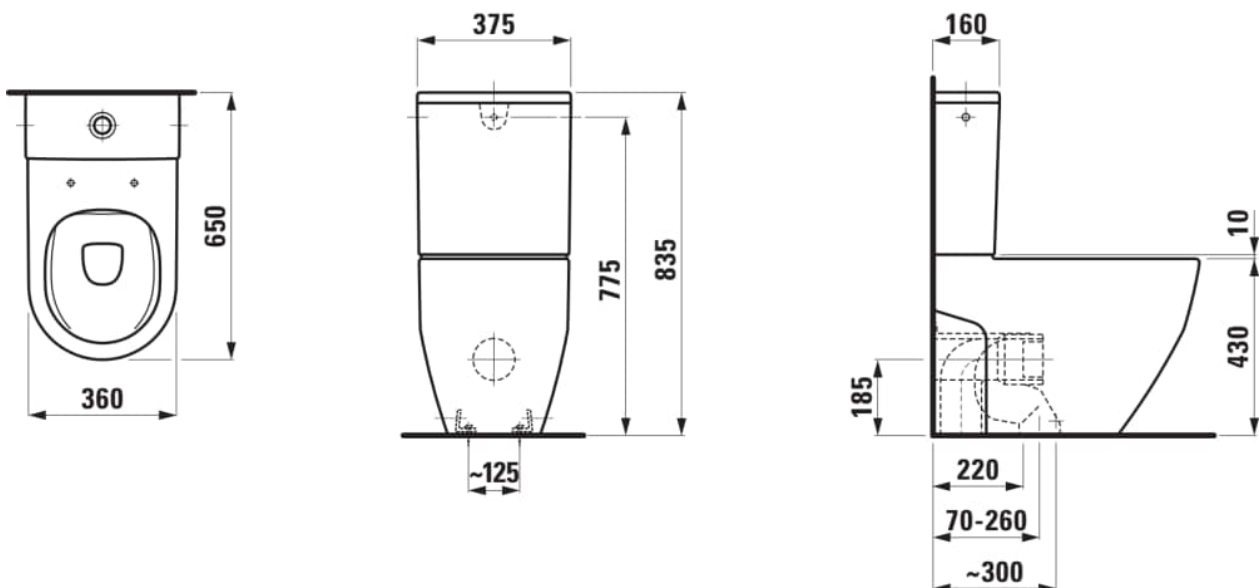

PRO

Floorstanding WC close-coupled, washdown, rimless, outlet horizontal or vertical, open back, Vario Outlet, vertical 70- 250, optimized for 4.5/3l flushing

DIMENSIONS

Length	650 mm
Width	360 mm
Height	430 mm

COLOURS AND FINISHES

□ 000 White

#option

000 - standard option

Flushing system : Washdown
Installation type : Floor-standing

Net weight (kg) : 30.5
Outlet type : Dual

Rim type : Rimless
Shape : Round

TECHNICAL DRAWINGS