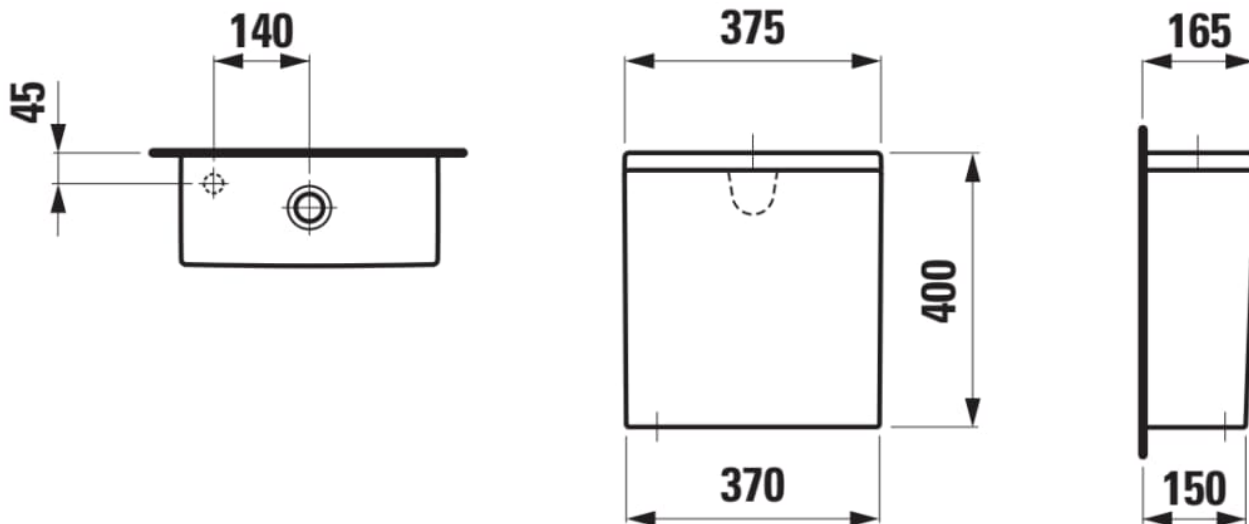

**PRO**

**Cistern, water inlet bottom left**

**DIMENSIONS**

Length	365 mm
Width	150 mm
Height	395 mm

**COLOURS AND FINISHES**

000 White

**#option**

843 - preset to 5/3L flush (adjustable to 4.5/3L, 6/3L), without water condensation insulation, bottom left water inlet

Net weight (kg) : 15.3

**TECHNICAL DRAWINGS**

COMPATIBLE WITH

WC seat and cover,  
removable, with lowering  
system, SLIM, Chrom  
hinges

**H898966...0001**