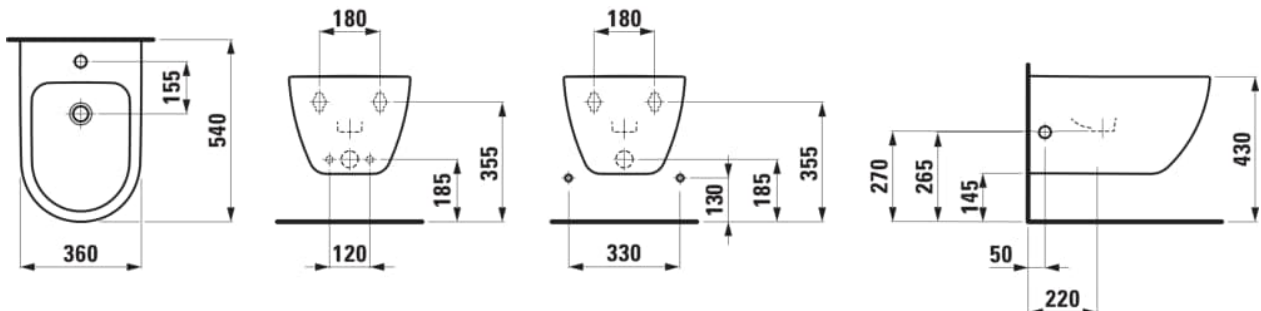

**PRO X**

**Wall-hung bidet, hidden fixation**

**DIMENSIONS**

Length	540 mm
Width	360 mm
Height	285 mm

**COLOURS AND FINISHES**

□ 000 White

**#option**

302 - with one tap hole, without lateral mounting hole for water inlet

Commodity Code/Import Code Number for Foreign Trad : 69101000

Net weight (kg) : 17

Taphole configuration : 1 taphole

Installation type : Wall-hung

Shape : Round

**TECHNICAL DRAWINGS**