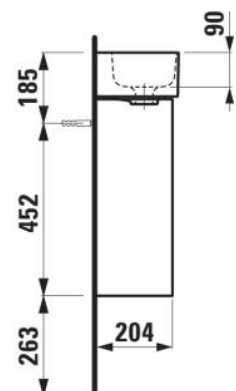

VAL

Combipack 340: VAL washbasin H815280 white, 1 tap hole right + BASE 2.0 vanity unit H411342, 1 door, hinge right

DIMENSIONS

Length	340 mm
Width	220 mm
Height	635 mm

COLOURS AND FINISHES

□ 260 White Matt

#option

106 - one tap hole right

Commodity Code/Import Code Number for Foreign Trad : 94036090

Net weight (kg) : 12.5

TECHNICAL DRAWINGS

INCLUDES

Small washbasin, with tap
bank right

H815280...1061

Vanity unit 340, 1 door,
hinge right, for washbasin
VAL H815280

H411342108...1