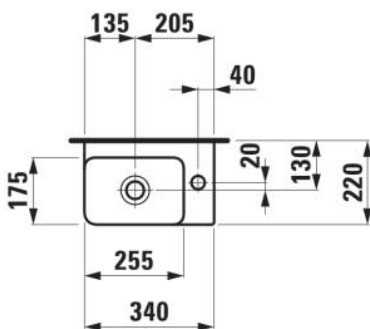

VAL

Combipack 340: VAL washbasin H815280 white, 1 tap hole right + BASE 2.0 vanity unit H411342, 1 door, hinge right

DIMENSIONS

Length	340 mm
Width	220 mm
Height	635 mm

COLOURS AND FINISHES

□ 260 White Matt

#option

106 - one tap hole right

Commodity Code/Import Code Number for Foreign Trad : 94036090

Net weight (kg) : 12.5

TECHNICAL DRAWINGS

INCLUDES

Small washbasin, with tap
bank right

H815280...1061

Vanity unit 340, 1 door,
hinge right, for washbasin
VAL H815280

H411342108...1