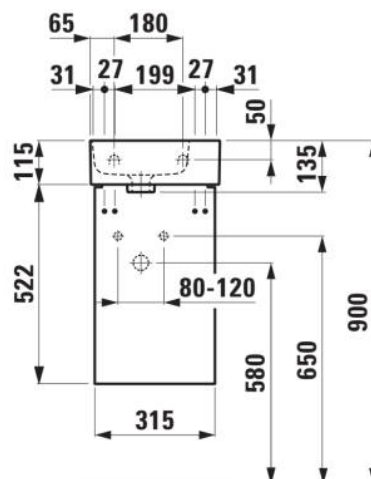

VAL

Combipack 340: VAL washbasin H815280 white, 1 tap hole right + BASE 2.0 vanity unit H411342, 1 door, hinge right

DIMENSIONS

Length	340 mm
Width	220 mm
Height	635 mm

COLOURS AND FINISHES

□ 260 White Matt

#option

106 - one tap hole right

Commodity Code/Import Code Number for Foreign Trad : 94036090

Net weight (kg) : 12.5

TECHNICAL DRAWINGS

INCLUDES

Small washbasin, with tap
bank right

H815280...1061

Vanity unit 340, 1 door,
hinge right, for washbasin
VAL H815280

H411342108...1