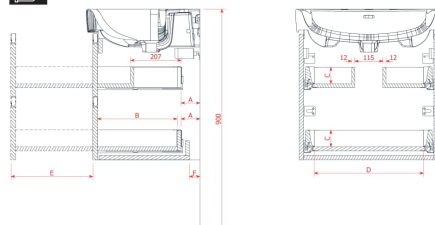

VAL

Combipack 340: VAL washbasin H815280 white, 1 tap hole right + JUNA vanity unit H411562, 1 door, hinge right

DIMENSIONS

Length 340 mm
 Width 220 mm
 Height 635 mm

COLOURS AND FINISHES

260 White Matt

#option

106 - one tap hole right

Commodity Code/Import Code Number for Foreign Trad : 94036090

Net weight (kg) : 12.5

TECHNICAL DRAWINGS

LAUFEN

JUNA for PRO S-X

	"A" in mm	"B" in mm	"C" in mm	"D" in mm	"E" in mm	"F" in mm
4.1147.2	77	246	68	395	236	50
4.1148.2	77	246	68	446	236	50
4.1146.2	82	326	68	395	316	55
4.1149.2	82	326	68	446	316	55
4.1150.2	82	326	68	495	316	55
4.1151.2	82	326	68	543	316	55
4.1152.2	82	326	68	695	316	55
4.1153.2	82	326	68	895	316	55
4.1154.2	82	326	68	1.042	316	55
4.1154.4	82	326	68	460	316	55
4.1155.4	82	326	68	511	316	55

0128 488632802601

INCLUDES

Small washbasin, with tap
bank right

H815280...1061

Vanity unit 340, 1 door,
hinge right, for washbasin
VAL H815280

H411562109...1