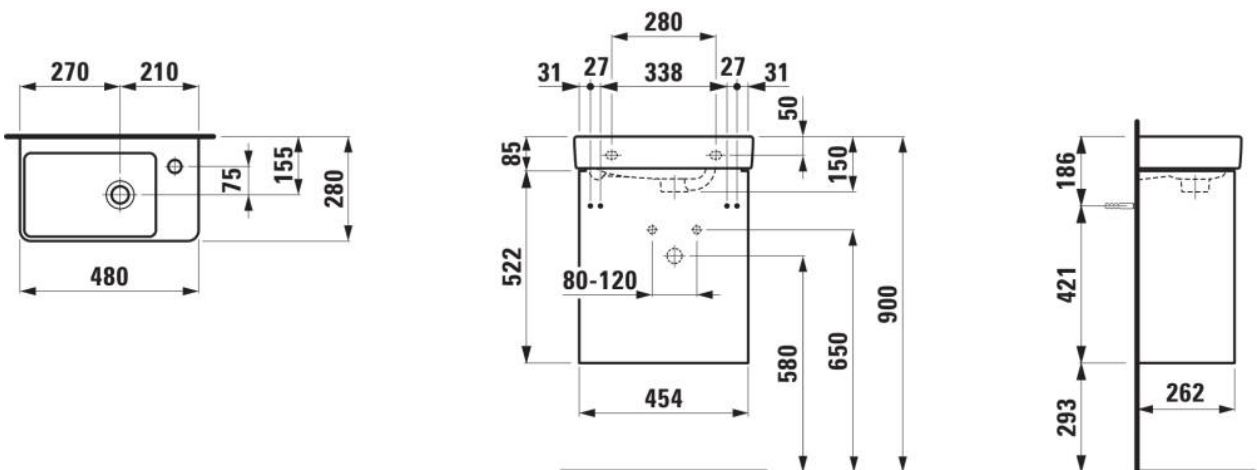

PRO S

Combipack 480: PRO S washbasin H815954 white, 1 tap hole + BASE 2.0 vanity unit H411232, 1 door, hinge right

DIMENSIONS

Length	480 mm
Width	280 mm
Height	605 mm

COLOURS AND FINISHES

□ 260 White Matt

#option

104 - one tap hole, centre

Commodity Code/Import Code Number for Foreign Trad : 94036090

Net weight (kg) : 18.3

TECHNICAL DRAWINGS

INCLUDES

Small washbasin, tap
bank right

H815954...1041

Vanity unit 480, 1 door,
hinge right, for PRO S and
Combipack H865964 /
PRO X H815864 and
Combipack H865864