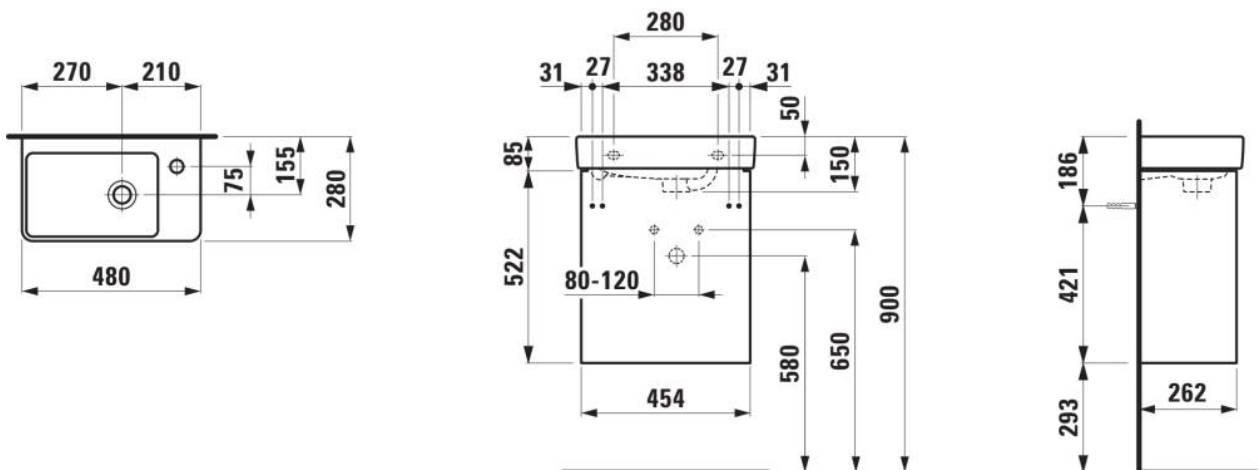

PRO S

Combipack 480: PRO S washbasin H815954 white, 1 tap hole + JUNA vanity unit H411452, 1 door, hinge right

DIMENSIONS

Length	480 mm
Width	280 mm
Height	605 mm

COLOURS AND FINISHES

□ 260 White Matt

#option

104 - one tap hole, centre

Commodity Code/Import Code Number for Foreign Trad : 94036090

Net weight (kg) : 18.3

TECHNICAL DRAWINGS

INCLUDES

Small washbasin, tap
bank right

H815954...1041

Vanity unit 480, 1 door,
hinge right, fo PRO S
H815954 and combipack
H865967 / PRO X
H815864 and combipack
H865867