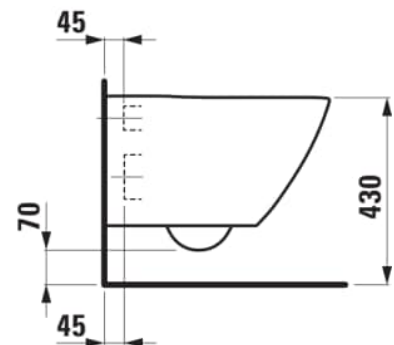

LUA

Combipack wall-hung WC H821080
Rimless/Silent Flush, washdown, incl. seat
and cover with lowering system

DIMENSIONS

Length	520 mm
Width	360 mm
Height	360 mm

COLOURS AND FINISHES

000 White

Flushing system : Washdown
Installation type : Wall-hung

Net weight (kg) : 23.9
Outlet type : Horizontal

Rim type : Rimless Silent Flush
Shape : Soft

TECHNICAL DRAWINGS

COMPATIBLE WITH

INEOLINK slim (90 mm)
concealed cistern for
wall-hung WC and shower
WC

H9201100000001