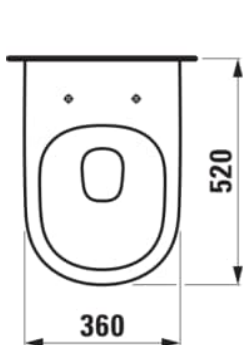

LUA

Combipack wall-hung WC H821080
Rimless/Silent Flush, washdown, incl. seat
and cover with lowering system

DIMENSIONS

Length	520 mm
Width	360 mm
Height	360 mm

COLOURS AND FINISHES

000 White

Flushing system : Washdown
Installation type : Wall-hung

Net weight (kg) : 23.9
Outlet type : Horizontal

Rim type : Rimless Silent Flush
Shape : Soft

TECHNICAL DRAWINGS

COMPATIBLE WITH

INEOLINK slim (90 mm)
concealed cistern for
wall-hung WC and shower
WC

H9201100000001