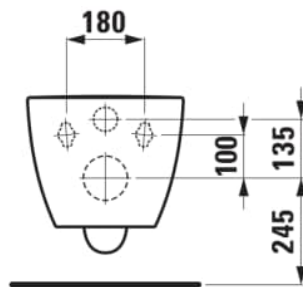

LUA

Combipack wall-hung WC H821080
Rimless/Silent Flush, washdown, incl. seat
and cover with lowering system

DIMENSIONS

Length	520 mm
Width	360 mm
Height	360 mm

COLOURS AND FINISHES

000 White

Flushing system : Washdown
Installation type : Wall-hung

Net weight (kg) : 23.9
Outlet type : Horizontal

Rim type : Rimless Silent Flush
Shape : Soft

TECHNICAL DRAWINGS

COMPATIBLE WITH

INEOLINK slim (90 mm)
concealed cistern for
wall-hung WC and shower
WC

H9201100000001

INEOLINK concealed
cistern for wall-hung WC

H9201140000001

LUA

A design language reduced to the essentials: clear, geometric lines united in a continuous form. LUA offers a versatile bathroom collection for both private and public spaces. With extensive washbasin and WC options, coordinated faucets and statement bathtubs, all complemented by the LANI furniture range, the collection delivers a complete bathroom solution with enduring appeal.