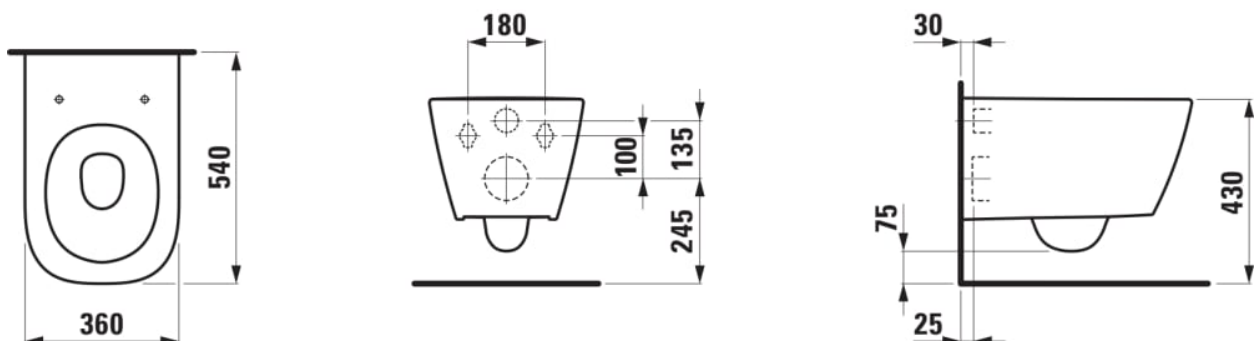

MEDA

Combipack wall-hung WC H820110 Silent flush/'rimless', washdown, without flushing rim, incl. seat and cover with lowering system

DIMENSIONS

Length	540 mm
Width	360 mm
Height	355 mm

COLOURS AND FINISHES

000 White

#option

000 - standard option

#mountingAccessoriesExcluded_text

Stone screw fastening kit M12

Commodity Code/Import Code Number for Foreign Trad : 69101000

Flushing system : Washdown

Installation type : Wall-hung

Net weight (kg) : 22

Rim type : Rimless Silent Flush

Seat and cover included

Soft close system

TECHNICAL DRAWINGS

INCLUDES

Wall-hung WC Silent
flush/rimless, washdown,
without flushing rim

H820110...0001