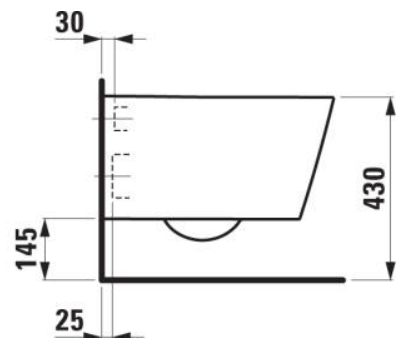

KARTELL LAUFEN

Combipack wall-hung WC H821331, Silent flush/'rimless', washdown, without flushing rim, incl. seat and cover with lowering system

DIMENSIONS

Length	545 mm
Width	370 mm
Height	340 mm

COLOURS AND FINISHES

000 White

#option

000 - standard option

Commodity Code/Import Code Number for Foreign Trad : 69109000

Flushing system : Washdown

Installation type : Wall-hung

Net weight (kg) : 25.5

Outlet type : Horizontal

Rim type : Rimless Silent Flush

Soft close system

TECHNICAL DRAWINGS

INCLUDES

Wall-hung WC Silent
flush, washdown, without
flushing rim

H821331...0001

WC seat and cover,
removable, with lowering
system, with round seat
shape