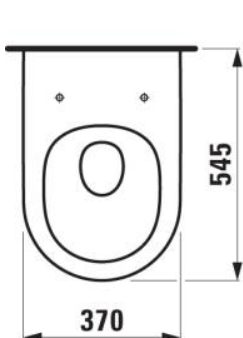

KARTELL LAUFEN

Combipack wall-hung WC H821331, Silent flush/'rimless', washdown, without flushing rim, incl. seat and cover with lowering system

DIMENSIONS

Length	545 mm
Width	370 mm
Height	340 mm

COLOURS AND FINISHES

000 White

#option

000 - standard option

Commodity Code/Import Code Number for Foreign Trad : 69109000

Flushing system : Washdown

Installation type : Wall-hung

Net weight (kg) : 25.5

Outlet type : Horizontal

Rim type : Rimless Silent Flush

Soft close system

TECHNICAL DRAWINGS

INCLUDES

Wall-hung WC Silent
flush, washdown, without
flushing rim

H821331...0001

WC seat and cover,
removable, with lowering
system, with round seat
shape