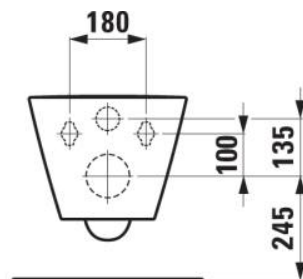

KARTELL LAUFEN

Combipack wall-hung WC H821331, Silent flush/'rimless', washdown, without flushing rim, incl. seat and cover with lowering system

DIMENSIONS

Length	545 mm
Width	370 mm
Height	340 mm

COLOURS AND FINISHES

000 White

#option

000 - standard option

Commodity Code/Import Code Number for Foreign Trad : 69109000

Flushing system : Washdown

Installation type : Wall-hung

Net weight (kg) : 25.5

Outlet type : Horizontal

Rim type : Rimless Silent Flush

Soft close system

TECHNICAL DRAWINGS

INCLUDES

Wall-hung WC Silent
flush, washdown, without
flushing rim

H821331...0001

WC seat and cover,
removable, with lowering
system, with round seat
shape